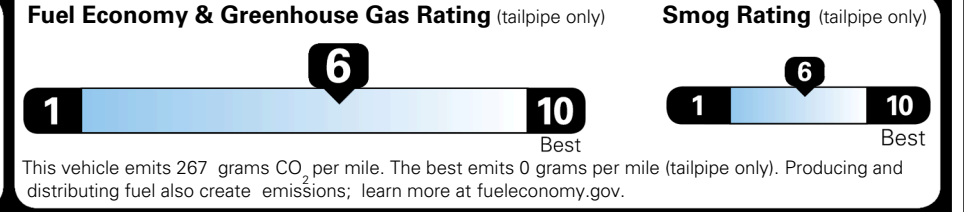

EPA DOT Fuel Economy and Environment

Gasoline Vehicle

Fuel Economy

33 MPG
combined city/hwy

29 city
39 highway

3.0 gallons per 100 miles

MIDSIZE CARS range from 15 to 139 MPG. The best vehicle rates 146 MPGe.

You save $1,000
in fuel costs over 5 years compared to the average new vehicle.

Annual fuel cost $1,500