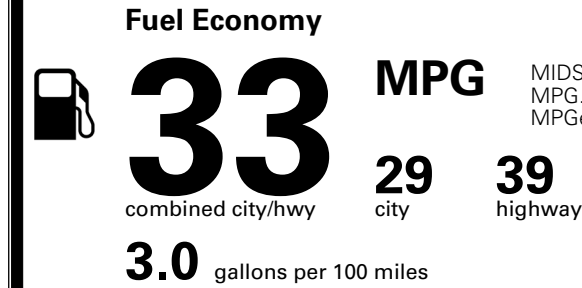

\$ 24,885.00

INLAND FREIGHT AND HANDLING

\$ 1,245.00

TOTAL MANUFACTURER'S SUGGESTED RETAIL PRICE ▶ \$ 26,130.00

TOTAL ADDITIONAL WEIGHT:

*Additional terms and conditions apply.
 **Kia Connect may be currently unavailable for some Model Year 2022 and newer vehicles sold or purchased in Massachusetts; please see owners.kia.com for more information.
 NOTE: When you purchase this vehicle, Kia America, Inc. collects personal information you provide to the dealership. For information on our collection and use of personal information and your rights, please see our Privacy Policy on www.kia.com.

EPA DOT Fuel Economy and Environment

Gasoline Vehicle

MIDSIZE CARS range from 15 to 139 MPG. The best vehicle rates 146 MPGe.

You save \$1,000
 in fuel costs over 5 years compared to the average new vehicle.