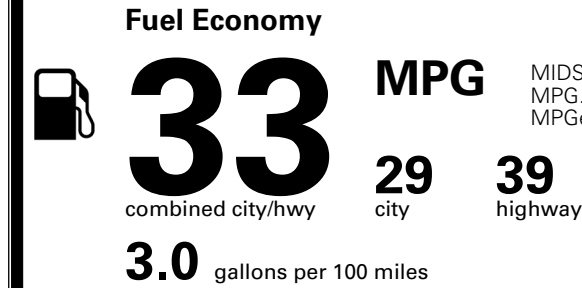

TOTAL MANUFACTURER'S SUGGESTED RETAIL PRICE ▶ \$ 25,735.00

TOTAL ADDITIONAL WEIGHT:

EPA DOT Fuel Economy and Environment

Gasoline Vehicle

MIDSIZE CARS range from 15 to 139 MPG. The best vehicle rates 146 MPGe.