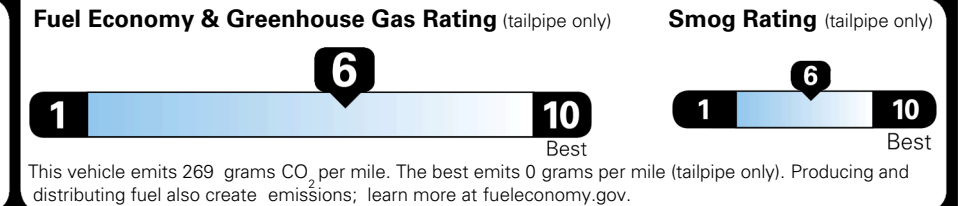

Actual results will vary for many reasons, including driving conditions and how you drive and maintain your vehicle. The average new vehicle gets 29 MPG and costs $8,500 to fuel over 5 years. Cost estimates are based on 15,000 miles per year at $ 3.30 per gallon. MPGe is miles per gasoline gallon equivalent. Vehicle emissions are a significant cause of climate change and smog.

fueleconomy.gov

Calculate personalized estimates and compare vehicles

GOVERNMENT 5-STAR SAFETY RATINGS

Overall Vehicle Score ★★★★★

Based on the combined rating of frontal, side and rollover. Should ONLY be compared to other vehicles of similar size and weight.

Frontal Driver ★★★★★

Crash Passenger ★★★★★

Based on the risk of injury in a frontal impact. Should ONLY be compared to other vehicles of similar size and weight.

Side Front seat ★★★★★

Crash Rear seat ★★★★★

Star ratings based on the risk of injury in a side impact.

Rollover ★★★★★

Star ratings based on the risk of rollover in a single-vehicle crash.

Star ratings range from 1 to 5 stars (★★★★★) with 5 being the highest.

Source: National Highway Traffic Safety Administration (NHTSA).

www.safercar.gov or 1-888-327-4236

Manufacturer's suggested retail price includes Manufacturer's recommended pre-delivery service. License and title fees, state and local taxes and other dealer installed options and accessories are not included in the manufacturer's suggested retail price.

PARTS CONTENT INFORMATION

FOR VEHICLES IN THIS CAR LINE U.S./CANADIAN PARTS CONTENT: 20 %

MAJOR SOURCES OF FOREIGN PARTS:
MEXICO: 45%
KOREA: 30%

NOTE: PARTS CONTENT DOES NOT INCLUDE FINAL ASSEMBLY, DISTRIBUTION, OR OTHER NON-PARTS COSTS.

FOR THIS VEHICLE FINAL ASSEMBLY POINT: PESQUERIA, NL, MEXICO

COUNTRY OF ORIGIN

ENGINE (MOTOR): USA

TRANSMISSION: MEXICO

*Additional terms and conditions apply.

**Kia Connect may be currently unavailable for some Model Year 2022 and newer vehicles sold or purchased in Massachusetts; please see owners.kia.com for more information.

NOTE: When you purchase this vehicle, Kia America, Inc. collects personal information you provide to the dealership. For information on our collection and use of personal information and your rights, please see our Privacy Policy on www.kia.com.