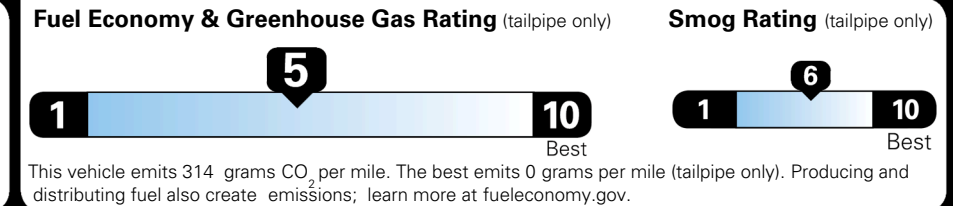

You spend $250 more in fuel costs over 5 years
compared to the average new vehicle.

Annual fuel cost $1,750