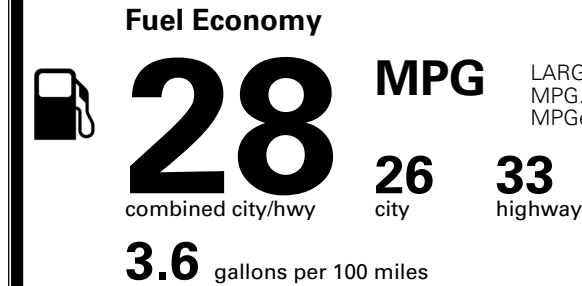

EPA DOT Fuel Economy and Environment

Gasoline Vehicle