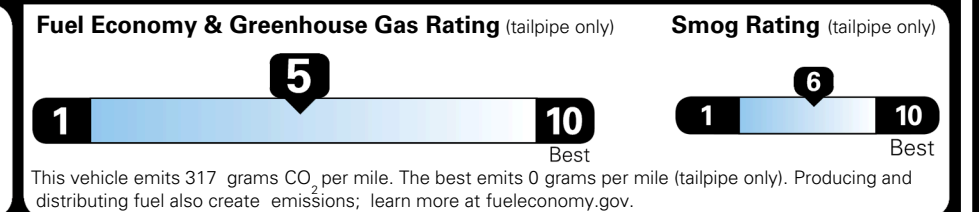

TOTAL ADDITIONAL WEIGHT: 6.6

EPA DOT Fuel Economy and Environment

Gasoline Vehicle

You spend \$250 more in fuel costs over 5 years compared to the average new vehicle.

Annual fuel cost \$1,750

Actual results will vary for many reasons, including driving conditions and how you drive and maintain your vehicle. The average new vehicle gets 29 MPG and costs \$8,500 to fuel over 5 years. Cost estimates are based on 15,000 miles per year at \$ 3.30 per gallon. MPGe is miles per gasoline gallon equivalent. Vehicle emissions are a significant cause of climate change and smog.