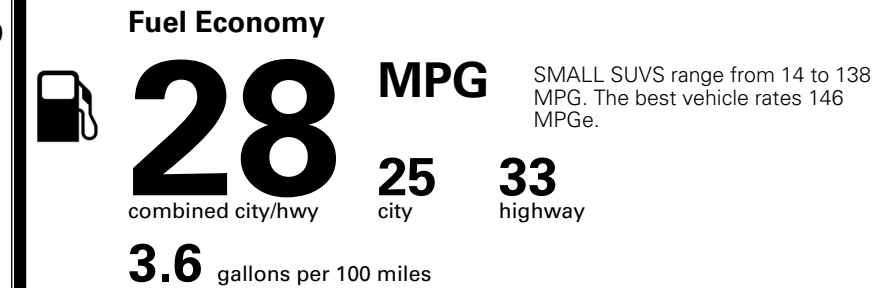

\$200.00

MSRP INCLUDING OPTIONS

\$ 28,990.00

INLAND FREIGHT AND HANDLING

\$ 1,495.00

TOTAL MANUFACTURER'S SUGGESTED RETAIL PRICE ►

\$ 30,485.00

*Additional terms and conditions apply.
 **Kia Connect may be currently unavailable for some Model Year 2022 and newer vehicles sold or purchased in Massachusetts; please see owners.kia.com for more information.
 NOTE: When you purchase this vehicle, Kia America, Inc. collects personal information you provide to the dealership. For information on our collection and use of personal information and your rights, please see our Privacy Policy on www.kia.com.

TOTAL ADDITIONAL WEIGHT: 6.6

EPA DOT Fuel Economy and Environment

Gasoline Vehicle

You spend \$250 more in fuel costs over 5 years compared to the average new vehicle.

Annual fuel cost \$1,750

Actual results will vary for many reasons, including driving conditions and how you drive and maintain your vehicle. The average new vehicle gets 29 MPG and costs \$8,500 to fuel over 5 years. Cost estimates are based on 15,000 miles per year at \$ 3.30 per gallon. MPGe is miles per gasoline gallon equivalent. Vehicle emissions are a significant cause of climate change and smog.