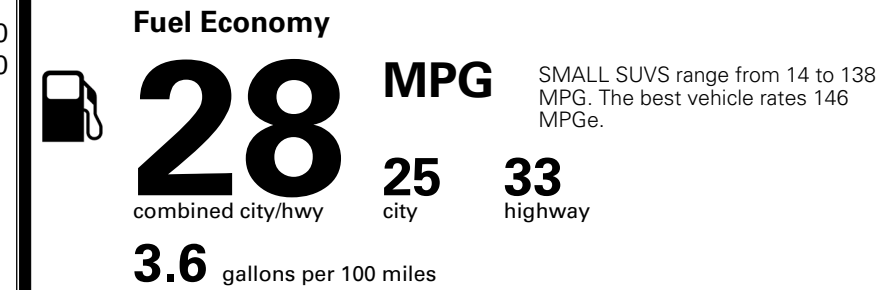

MSRP INCLUDING OPTIONS

\$ 29,505.00

INLAND FREIGHT AND HANDLING

\$ 1,495.00

TOTAL MANUFACTURER'S SUGGESTED RETAIL PRICE ▶

\$ 31,000.00

*Additional terms and conditions apply.
 **Kia Connect may be currently unavailable for some Model Year 2022 and newer vehicles sold or purchased in Massachusetts; please see owners.kia.com for more information.
 NOTE: When you purchase this vehicle, Kia America, Inc. collects personal information you provide to the dealership. For information on our collection and use of personal information and your rights, please see our Privacy Policy on www.kia.com.

TOTAL ADDITIONAL WEIGHT: 4.4

EPA DOT Fuel Economy and Environment

Gasoline Vehicle

You spend \$250 more in fuel costs over 5 years compared to the average new vehicle.

Annual fuel cost \$1,750

Actual results will vary for many reasons, including driving conditions and how you drive and maintain your vehicle. The average new vehicle gets 29 MPG and costs \$8,500 to fuel over 5 years. Cost estimates are based on 15,000 miles per year at \$ 3.30 per gallon. MPGe is miles per gasoline gallon equivalent. Vehicle emissions are a significant cause of climate change and smog.