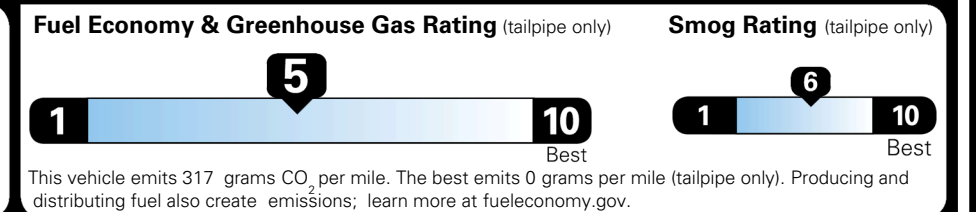

TOTAL ADDITIONAL WEIGHT: 4.4

EPA DOT Fuel Economy and Environment

Gasoline Vehicle

You spend \$250 more in fuel costs over 5 years compared to the average new vehicle.

Annual fuel cost \$1,750

Actual results will vary for many reasons, including driving conditions and how you drive and maintain your vehicle. The average new vehicle gets 29 MPG and costs \$8,500 to fuel over 5 years. Cost estimates are based on 15,000 miles per year at \$ 3.30 per gallon. MPGe is miles per gasoline gallon equivalent. Vehicle emissions are a significant cause of climate change and smog.