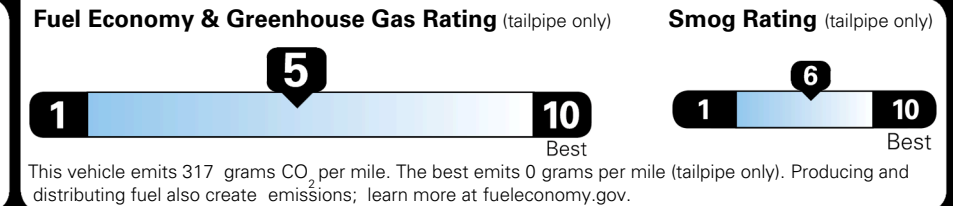

TOTAL ADDITIONAL WEIGHT:

EPA DOT Fuel Economy and Environment

Gasoline Vehicle

You spend
\$250
 more in fuel costs
 over 5 years
 compared to the
 average new vehicle.

Annual fuel cost
\$1,750

Actual results will vary for many reasons, including driving conditions and how you drive and maintain your vehicle. The average new vehicle gets 29 MPG and costs \$8,500 to fuel over 5 years. Cost estimates are based on 15,000 miles per year at \$ 3.30 per gallon. MPGe is miles per gasoline gallon equivalent. Vehicle emissions are a significant cause of climate change and smog.