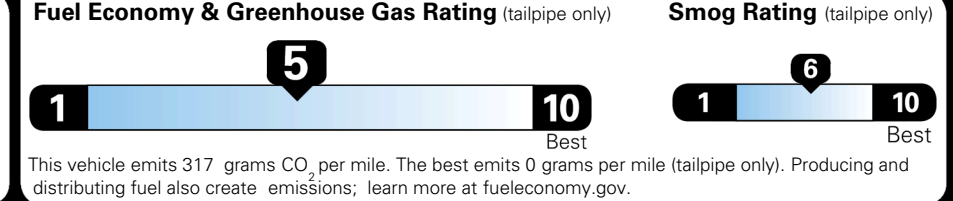

TOTAL ADDITIONAL WEIGHT: 12.2

EPA DOT Fuel Economy and Environment

Gasoline Vehicle

You spend **\$250** more in fuel costs over 5 years compared to the average new vehicle.

Annual fuel cost **\$1,750**

Actual results will vary for many reasons, including driving conditions and how you drive and maintain your vehicle. The average new vehicle gets 29 MPG and costs \$8,500 to fuel over 5 years. Cost estimates are based on 15,000 miles per year at \$ 3.30 per gallon. MPGe is miles per gasoline gallon equivalent. Vehicle emissions are a significant cause of climate change and smog.