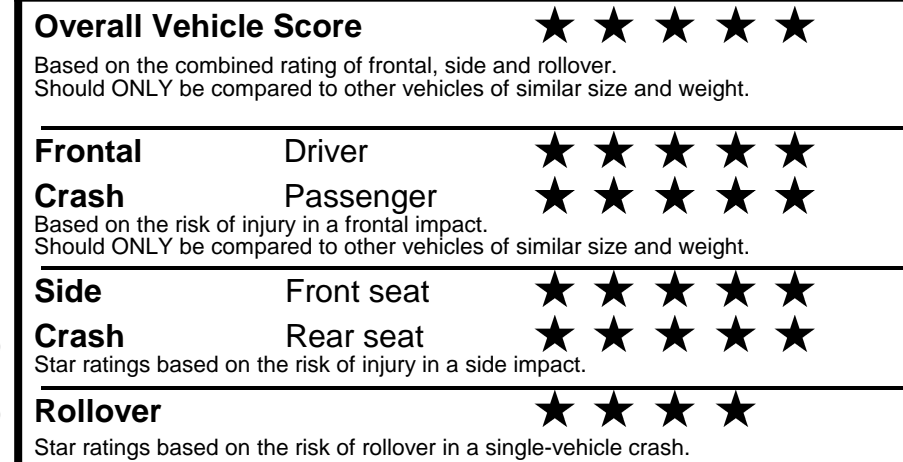

fueleconomy.gov

Calculate personalized estimates and compare vehicles

GOVERNMENT 5-STAR SAFETY RATINGS

Star ratings range from 1 to 5 stars (★★★★★) with 5 being the highest.
 Source: National Highway Traffic Safety Administration (NHTSA).
www.safercar.gov or 1-888-327-4236