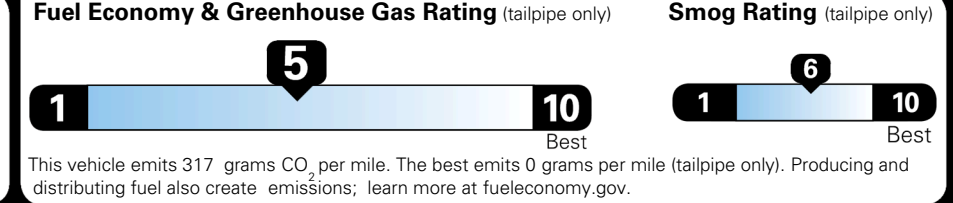

TOTAL ADDITIONAL WEIGHT: 23.5

EPA DOT Fuel Economy and Environment

Gasoline Vehicle

You spend **\$250** more in fuel costs over 5 years compared to the average new vehicle.

Annual fuel cost **\$1,750**

Actual results will vary for many reasons, including driving conditions and how you drive and maintain your vehicle. The average new vehicle gets 29 MPG and costs \$8,500 to fuel over 5 years. Cost estimates are based on 15,000 miles per year at \$ 3.30 per gallon. MPGe is miles per gasoline gallon equivalent. Vehicle emissions are a significant cause of climate change and smog.