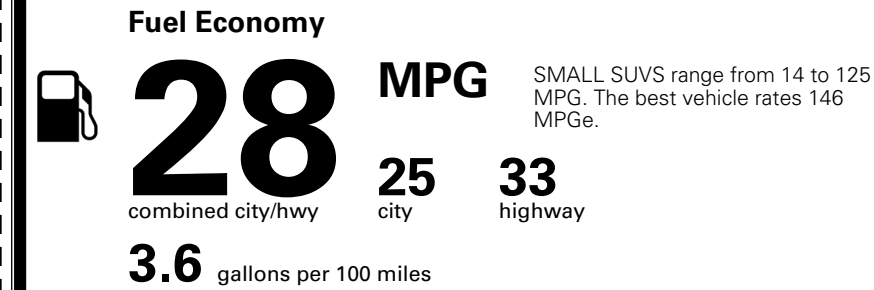

MANUFACTURER'S SUGGESTED RETAIL PRICE ▶

$ 34,390.00

COMPARE SX FWD FEATURES

Added to/in place of standard EX FWD features
- Panoramic Sunroof w/ Power Sunshade
- Power Folding Outside Mirrors
- Roof Rails
- 12.3" Touchscreen Display w/Navigation
- Harman/Kardon Premium Audio System
- Memory Driver's Seat & Outside Mirrors
- Highway Driving Assist
- 12.3" Instrument Display
- LED Interior Lighting

Included
Included
Included
Included
Included
Included
Included
Included
Included

ADDITIONAL INSTALLED EQUIPMENT:
(In addition to or in place of standard features)
Wolf Gray Paint
Carmine Red Interior Color Package
Carpeted Floor Mats

$495.00
Included
$200.00

MSRP INCLUDING OPTIONS

$ 35,085.00

INLAND FREIGHT AND HANDLING

$ 1,495.00

TOTAL MANUFACTURER'S SUGGESTED RETAIL PRICE ▶

$ 36,580.00

TOTAL ADDITIONAL WEIGHT: 6.6

*Additional terms and conditions apply.

**Kia Connect may be currently unavailable for some Model Year 2022 and newer vehicles sold or purchased in Massachusetts; please see owners.kia.com for more information.

NOTE: When you purchase this vehicle, Kia America, Inc. collects personal information you provide to the dealership. For information on our collection and use of personal information and your rights, please see our Privacy Policy on www.kia.com.

EPA DOT Fuel Economy and Environment

Gasoline Vehicle

You spend $250 more in fuel costs over 5 years compared to the average new vehicle.

Annual fuel cost $1,750