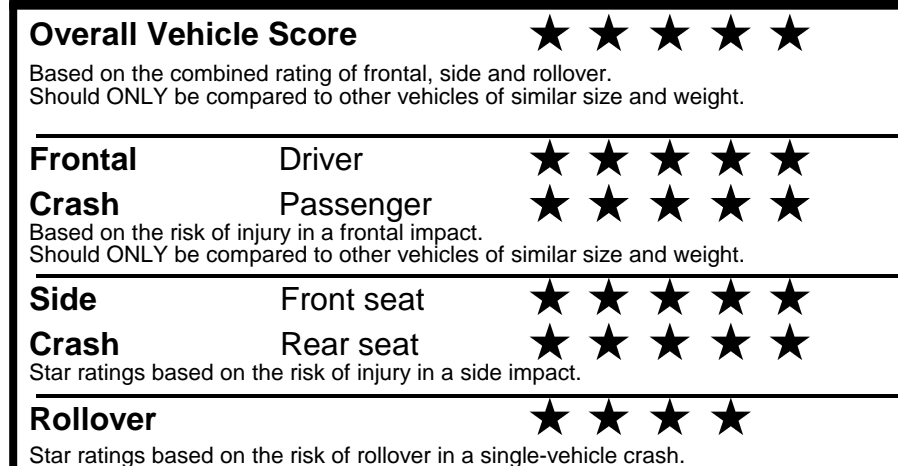

fueleconomy.gov
 Calculate personalized estimates and compare vehicles

GOVERNMENT 5-STAR SAFETY RATINGS

Star ratings range from 1 to 5 stars (★★★★★) with 5 being the highest.
 Source: National Highway Traffic Safety Administration (NHTSA).
www.safercar.gov or 1-888-327-4236