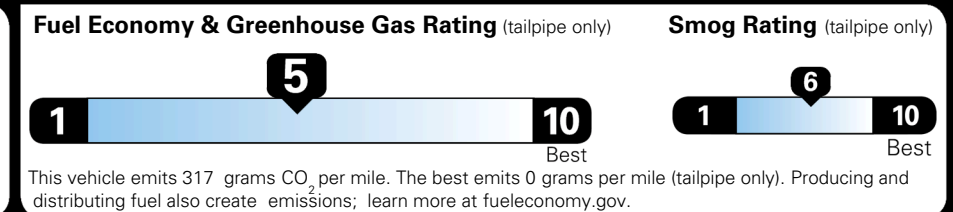

EPA DOT Fuel Economy and Environment

Gasoline Vehicle

You spend \$250 more in fuel costs over 5 years compared to the average new vehicle.

Annual fuel cost \$1,750

Actual results will vary for many reasons, including driving conditions and how you drive and maintain your vehicle. The average new vehicle gets 29 MPG and costs \$8,500 to fuel over 5 years. Cost estimates are based on 15,000 miles per year at \$ 3.30 per gallon. MPGe is miles per gasoline gallon equivalent. Vehicle emissions are a significant cause of climate change and smog.