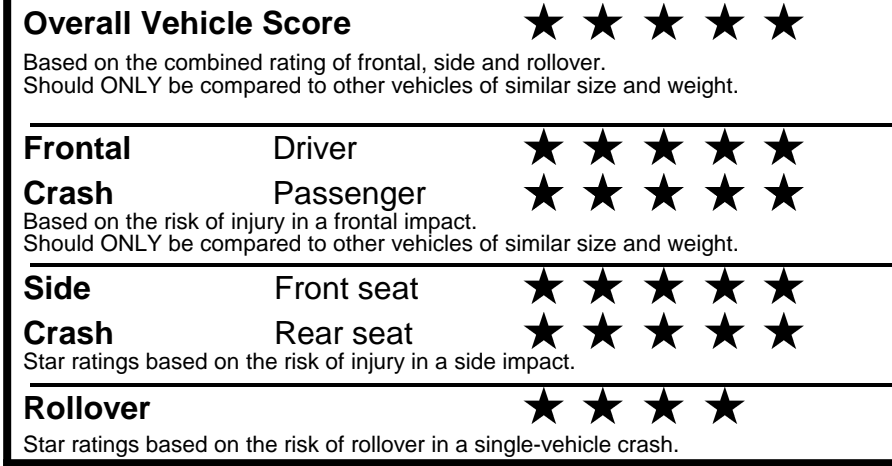

fueleconomy.gov
 Calculate personalized estimates and compare vehicles

Smartphone QR Code

GOVERNMENT 5-STAR SAFETY RATINGS

Star ratings range from 1 to 5 stars (★★★★★) with 5 being the highest.
 Source: National Highway Traffic Safety Administration (NHTSA).
www.safercar.gov or 1-888-327-4236