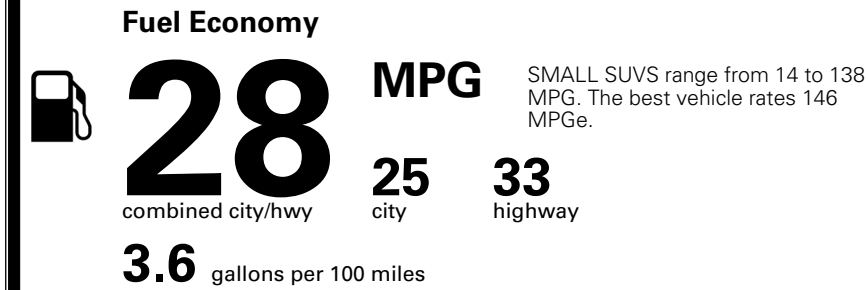

TOTAL ADDITIONAL WEIGHT: 12.5

\$ 34,390.00

Included
 Included
 Included
 Included
 Included
 Included
 Included
 Included
 Included

\$495.00
 \$380.00

\$ 35,265.00

\$ 1,495.00

\$ 36,760.00

EPA DOT Fuel Economy and Environment