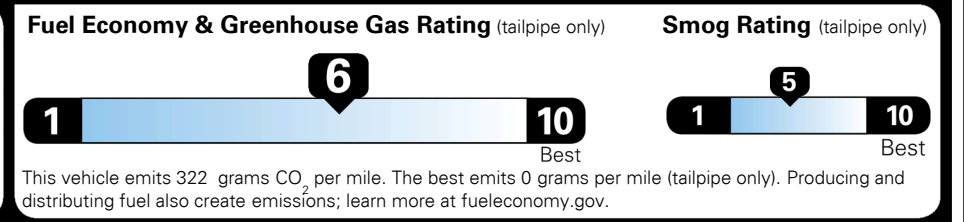

\$ 1,325.00

\$ 35,835.00

EPA DOT Fuel Economy and Environment

Gasoline Vehicle

You save \$0
 in fuel costs over 5 years compared to the average new vehicle.

Annual fuel cost \$1,600

Actual results will vary for many reasons, including driving conditions and how you drive and maintain your vehicle. The average new vehicle gets 28 MPG and costs \$8,000 to fuel over 5 years. Cost estimates are based on 15,000 miles per year at \$ 2.95 per gallon. MPGe is miles per gasoline gallon equivalent. Vehicle emissions are a significant cause of climate change and smog.