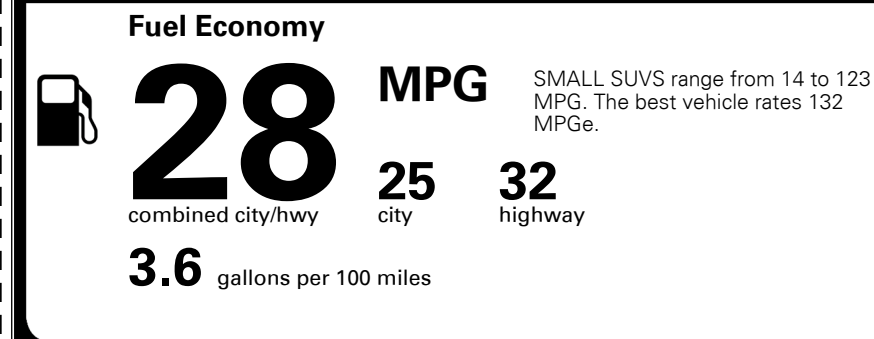

\$ 1,325.00

\$ 35,835.00

EPA DOT Fuel Economy and Environment

Gasoline Vehicle

You save \$0
 in fuel costs over 5 years compared to the average new vehicle.

Annual fuel cost \$1,600

Actual results will vary for many reasons, including driving conditions and how you drive and maintain your vehicle. The average new vehicle gets 28 MPG and costs \$8,000 to fuel over 5 years. Cost estimates are based on 15,000 miles per year at \$ 2.95 per gallon. MPGe is miles per gasoline gallon equivalent. Vehicle emissions are a significant cause of climate change and smog.