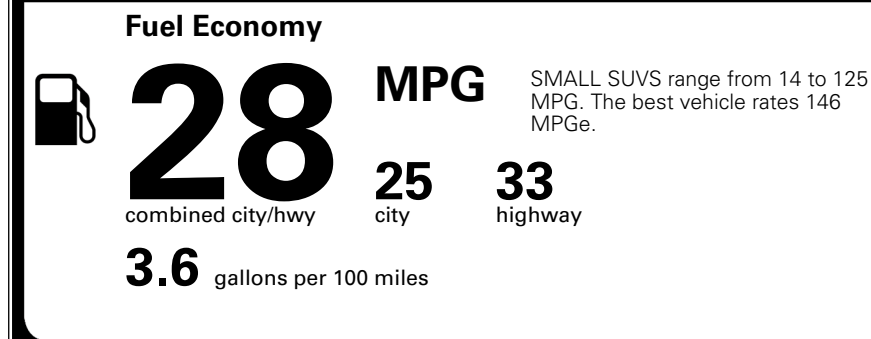

EPA DOT Fuel Economy and Environment

Gasoline Vehicle

You spend \$250 more in fuel costs over 5 years
 compared to the average new vehicle.

Annual fuel cost \$1,750

Actual results will vary for many reasons, including driving conditions and how you drive and maintain your vehicle. The average new vehicle gets 29 MPG and costs \$8,500 to fuel over 5 years. Cost estimates are based on 15,000 miles per year at \$ 3.30 per gallon. MPGe is miles per gasoline gallon equivalent. Vehicle emissions are a significant cause of climate change and smog.