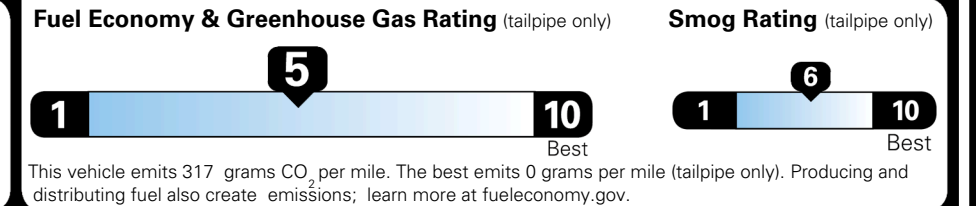

Actual results will vary for many reasons, including driving conditions and how you drive and maintain your vehicle. The average new vehicle gets 29 MPG and costs $8,500 to fuel over 5 years. Cost estimates are based on 15,000 miles per year at $ 3.30 per gallon. MPGe is miles per gasoline gallon equivalent. Vehicle emissions are a significant cause of climate change and smog.

fueleconomy.gov

Calculate personalized estimates and compare vehicles