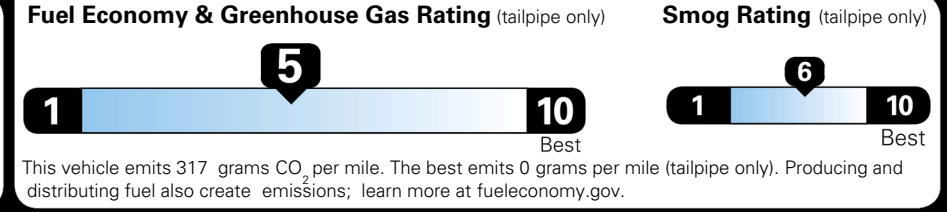

Actual results will vary for many reasons, including driving conditions and how you drive and maintain your vehicle. The average new vehicle gets 29 MPG and costs $8,500 to fuel over 5 years. Cost estimates are based on 15,000 miles per year at $ 3.30 per gallon. MPGe is miles per gasoline gallon equivalent. Vehicle emissions are a significant cause of climate change and smog.

fueleconomy.gov
Calculate personalized estimates and compare vehicles

Smartphone QR Code