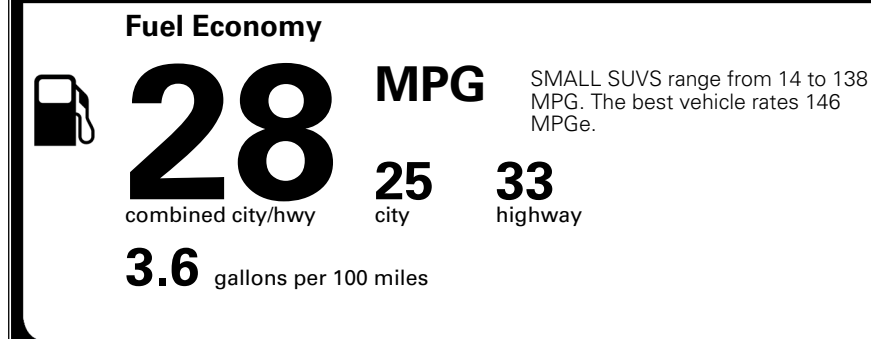

\$ 36,390.00

Included
 Included
 Included
 Included
 Included
 Included
 Included
 Included
 Included
 Included
 Included

\$200.00

\$ 36,590.00

\$ 1,495.00

\$ 38,085.00

EPA DOT Fuel Economy and Environment

Gasoline Vehicle