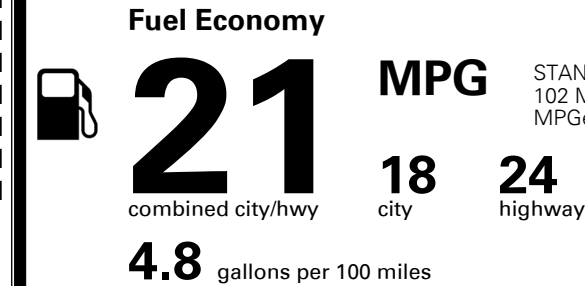

\$495.00
 \$295.00
 \$125.00
 \$690.00

MSRP INCLUDING OPTIONS

\$ 52,195.00

INLAND FREIGHT AND HANDLING

\$ 1,365.00

TOTAL MANUFACTURER'S SUGGESTED RETAIL PRICE ▶

\$ 53,560.00

TOTAL ADDITIONAL WEIGHT: 60.7

EPA DOT Fuel Economy and Environment

Gasoline Vehicle

You spend
\$2,500
 more in fuel costs
 over 5 years
 compared to the
 average new vehicle.

Annual fuel cost
\$2,100

Actual results will vary for many reasons, including driving conditions and how you drive and maintain your vehicle. The average new vehicle gets 28 MPG and costs \$8,000 to fuel over 5 years. Cost estimates are based on 15,000 miles per year at \$ 2.95 per gallon. MPGe is miles per gasoline gallon equivalent. Vehicle emissions are a significant cause of climate change and smog.