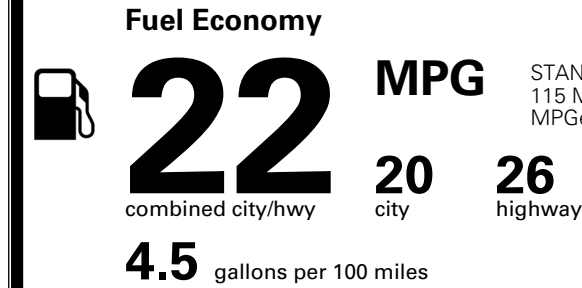

EPA DOT Fuel Economy and Environment

Gasoline Vehicle

STANDARD SUVs range from 13 to 115 MPG. The best vehicle rates 146 MPGe.

You spend **$2,500** more in fuel costs over 5 years compared to the average new vehicle.

Annual fuel cost **$2,100**