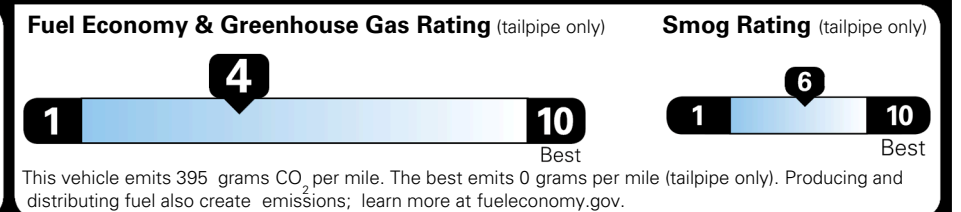

Actual results will vary for many reasons, including driving conditions and how you drive and maintain your vehicle. The average new vehicle gets 29 MPG and costs $8,000 to fuel over 5 years. Cost estimates are based on 15,000 miles per year at $ 3.10 per gallon. MPGe is miles per gasoline gallon equivalent. Vehicle emissions are a significant cause of climate change and smog.

fueleconomy.gov
Calculate personalized estimates and compare vehicles

Smartphone QR Code

GOVERNMENT 5-STAR SAFETY RATINGS

Overall Vehicle Score	Not Rated	
Based on the combined rating of frontal, side and rollover. Should ONLY be compared to other vehicles of similar size and weight.		
Frontal	Driver	Not Rated
Crash	Passenger	Not Rated
Based on the risk of injury in a frontal impact. Should ONLY be compared to other vehicles of similar size and weight.		
Side	Front seat	Not Rated
Crash	Rear seat	Not Rated
Star ratings based on the risk of injury in a side impact.		
Rollover	Not Rated	
Star ratings based on the risk of rollover in a single-vehicle crash.		

Star ratings range from 1 to 5 stars (★★★★★) with 5 being the highest.
Source: National Highway Traffic Safety Administration (NHTSA).
www.safercar.gov or 1-888-327-4236

Manufacturer's suggested retail price includes Manufacturer's recommended pre-delivery service. License and title fees, state and local taxes and other dealer installed options and accessories are not included in the manufacturer's suggested retail price.

PARTS CONTENT INFORMATION

FOR VEHICLES IN THIS CAR LINE U.S./CANADIAN PARTS CONTENT: 50 %
MAJOR SOURCES OF FOREIGN PARTS: KOREA: 35%

NOTE: PARTS CONTENT DOES NOT INCLUDE FINAL ASSEMBLY, DISTRIBUTION, OR OTHER NON-PARTS COSTS.

FOR THIS VEHICLE FINAL ASSEMBLY POINT: WEST POINT, GA, USA

COUNTRY OF ORIGIN
ENGINE (MOTOR): KOREA
TRANSMISSION: USA