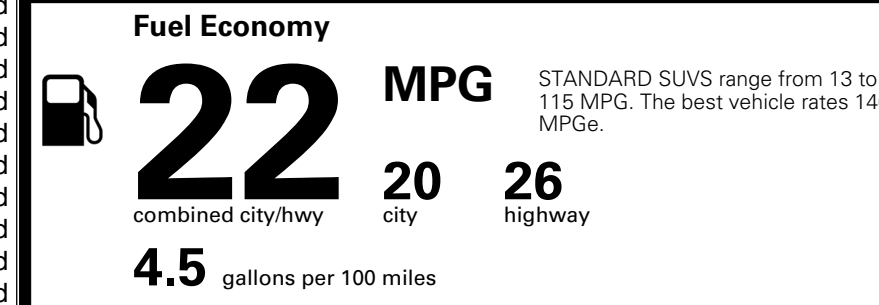

\$495.00
 \$65.00
 \$165.00
 \$390.00
 \$145.00

MSRP INCLUDING OPTIONS

\$ 45,050.00

INLAND FREIGHT AND HANDLING

\$ 1,545.00

TOTAL MANUFACTURER'S SUGGESTED RETAIL PRICE ▶

\$ 46,595.00

TOTAL ADDITIONAL WEIGHT: 6.1

EPA DOT Fuel Economy and Environment

Gasoline Vehicle

You spend **\$2,500** more in fuel costs over 5 years compared to the average new vehicle.

Annual fuel cost **\$2,100**

Actual results will vary for many reasons, including driving conditions and how you drive and maintain your vehicle. The average new vehicle gets 29 MPG and costs \$8,000 to fuel over 5 years. Cost estimates are based on 15,000 miles per year at \$ 3.10 per gallon. MPGe is miles per gasoline gallon equivalent. Vehicle emissions are a significant cause of climate change and smog.