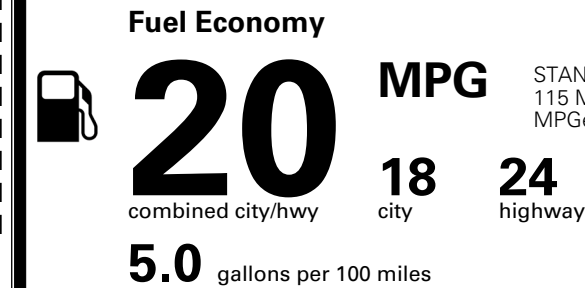

\$250.00
 \$155.00
 \$799.00

MSRP INCLUDING OPTIONS

\$ 48,494.00

INLAND FREIGHT AND HANDLING

\$ 1,545.00

TOTAL MANUFACTURER'S SUGGESTED RETAIL PRICE ▶

\$ 50,039.00

TOTAL ADDITIONAL WEIGHT: 57.7

EPA DOT Fuel Economy and Environment

Gasoline Vehicle

STANDARD SUVs range from 12 to 115 MPG. The best vehicle rates 146 MPGe.

You spend
\$4,000
 more in fuel costs
 over 5 years
 compared to the
 average new vehicle.