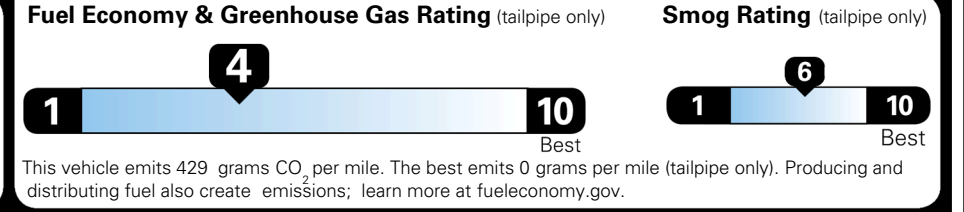

Actual results will vary for many reasons, including driving conditions and how you drive and maintain your vehicle. The average new vehicle gets 29 MPG and costs $8,000 to fuel over 5 years. Cost estimates are based on 15,000 miles per year at $ 3.10 per gallon. MPGe is miles per gasoline gallon equivalent. Vehicle emissions are a significant cause of climate change and smog.

fueleconomy.gov

Calculate personalized estimates and compare vehicles

GOVERNMENT 5-STAR SAFETY RATINGS

Overall Vehicle Score	Not Rated	
Based on the combined rating of frontal, side and rollover. Should ONLY be compared to other vehicles of similar size and weight.		
Frontal Crash	Driver	Not Rated
	Passenger	Not Rated
Based on the risk of injury in a frontal impact. Should ONLY be compared to other vehicles of similar size and weight.		
Side Crash	Front seat	Not Rated
	Rear seat	Not Rated
Star ratings based on the risk of injury in a side impact.		
Rollover	Not Rated	
Star ratings based on the risk of rollover in a single-vehicle crash.		

Star ratings range from 1 to 5 stars (★★★★★) with 5 being the highest.
Source: National Highway Traffic Safety Administration (NHTSA).
www.safercar.gov or 1-888-327-4236

Manufacturer's suggested retail price includes Manufacturer's recommended pre-delivery service. License and title fees, state and local taxes and other dealer installed options and accessories are not included in the manufacturer's suggested retail price.

PARTS CONTENT INFORMATION

FOR VEHICLES IN THIS CAR LINE U.S./CANADIAN PARTS CONTENT: 50 %

MAJOR SOURCES OF FOREIGN PARTS: KOREA: 35%

NOTE: PARTS CONTENT DOES NOT INCLUDE FINAL ASSEMBLY, DISTRIBUTION, OR OTHER NON-PARTS COSTS.

FOR THIS VEHICLE FINAL ASSEMBLY POINT: WEST POINT, GA, USA

COUNTRY OF ORIGIN ENGINE (MOTOR): KOREA

TRANSMISSION: USA