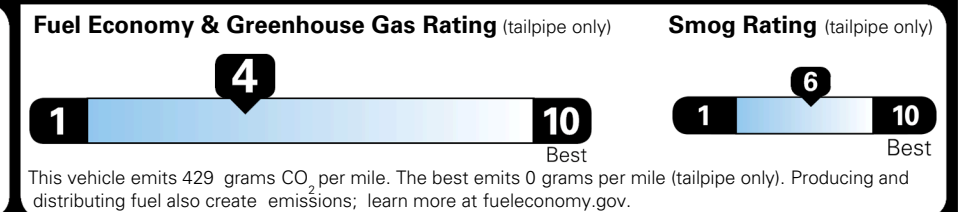

MSRP INCLUDING OPTIONS

\$ 49,275.00

INLAND FREIGHT AND HANDLING

\$ 1,545.00

TOTAL MANUFACTURER'S SUGGESTED RETAIL PRICE ▶

\$ 50,820.00

TOTAL ADDITIONAL WEIGHT: 13.8

*Additional terms and conditions apply.
 **Kia Connect may be currently unavailable for some Model Year 2022 and newer vehicles sold or purchased in Massachusetts; please see owners.kia.com for more information.
 NOTE: When you purchase this vehicle, Kia America, Inc. collects personal information you provide to the dealership. For information on our collection and use of personal information and your rights, please see our Privacy Policy on www.kia.com.

EPA DOT Fuel Economy and Environment

Gasoline Vehicle

You spend
\$3,500
 more in fuel costs
 over 5 years
 compared to the
 average new vehicle.

Annual fuel cost
\$2,300

Actual results will vary for many reasons, including driving conditions and how you drive and maintain your vehicle. The average new vehicle gets 29 MPG and costs \$8,000 to fuel over 5 years. Cost estimates are based on 15,000 miles per year at \$ 3.10 per gallon. MPGe is miles per gasoline gallon equivalent. Vehicle emissions are a significant cause of climate change and smog.