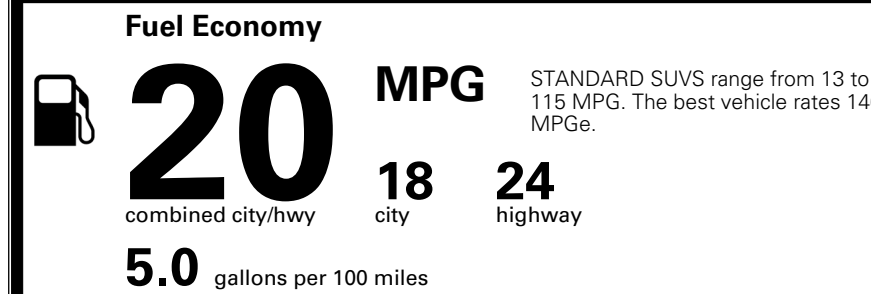

MSRP INCLUDING OPTIONS

\$ 49,275.00

INLAND FREIGHT AND HANDLING

\$ 1,545.00

TOTAL MANUFACTURER'S SUGGESTED RETAIL PRICE ▶

\$ 50,820.00

TOTAL ADDITIONAL WEIGHT: 13.8

*Additional terms and conditions apply.
 **Kia Connect may be currently unavailable for some Model Year 2022 and newer vehicles sold or purchased in Massachusetts; please see owners.kia.com for more information.
 NOTE: When you purchase this vehicle, Kia America, Inc. collects personal information you provide to the dealership. For information on our collection and use of personal information and your rights, please see our Privacy Policy on www.kia.com.

EPA DOT Fuel Economy and Environment

Gasoline Vehicle

You spend
\$3,500
 more in fuel costs
 over 5 years
 compared to the
 average new vehicle.

Annual fuel cost
\$2,300

Actual results will vary for many reasons, including driving conditions and how you drive and maintain your vehicle. The average new vehicle gets 29 MPG and costs \$8,000 to fuel over 5 years. Cost estimates are based on 15,000 miles per year at \$ 3.10 per gallon. MPGe is miles per gasoline gallon equivalent. Vehicle emissions are a significant cause of climate change and smog.