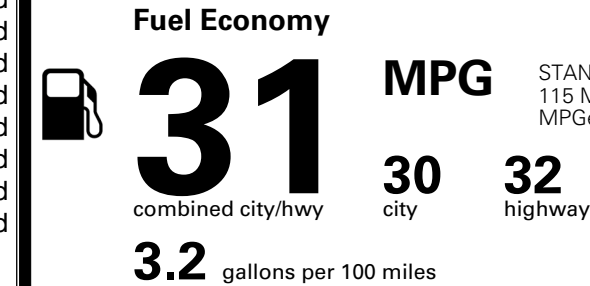

\$495.00
 \$250.00
 \$200.00
 \$165.00

MSRP INCLUDING OPTIONS

\$ 55,600.00

INLAND FREIGHT AND HANDLING

\$ 1,545.00

TOTAL MANUFACTURER'S SUGGESTED RETAIL PRICE ▶

\$ 57,145.00

TOTAL ADDITIONAL WEIGHT: 14.5

EPA DOT Fuel Economy and Environment

Gasoline Vehicle

STANDARD SUVS range from 13 to 115 MPG. The best vehicle rates 146 MPGe.

You save \$500
 in fuel costs over 5 years compared to the average new vehicle.