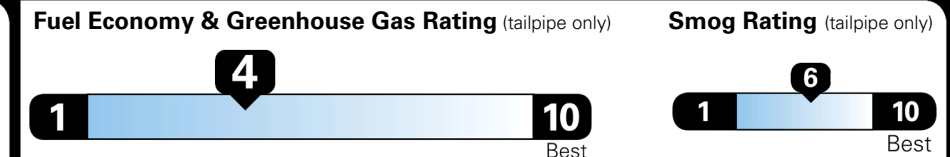

EPA DOT Fuel Economy and Environment

Gasoline Vehicle

You spend **\$2,500** more in fuel costs over 5 years compared to the average new vehicle.

Annual fuel cost **\$2,100**

This vehicle emits 395 grams CO₂ per mile. The best emits 0 grams per mile (tailpipe only). Producing and distributing fuel also create emissions; learn more at fueleconomy.gov.