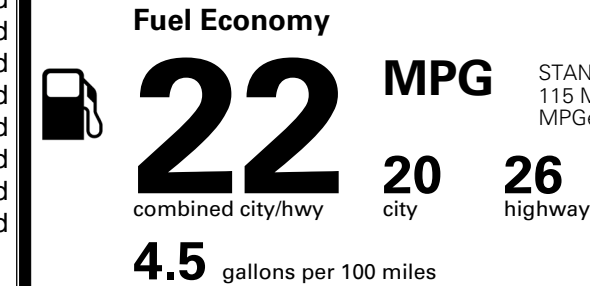

MSRP INCLUDING OPTIONS

\$ 42,965.00

INLAND FREIGHT AND HANDLING

\$ 1,545.00

TOTAL MANUFACTURER'S SUGGESTED RETAIL PRICE ▶

\$ 44,510.00

TOTAL ADDITIONAL WEIGHT: 7.2

*Additional terms and conditions apply.

EPA DOT Fuel Economy and Environment

Gasoline Vehicle

You spend
\$2,750
 more in fuel costs
 over 5 years
 compared to the
 average new vehicle.

Annual fuel cost
\$2,250

Actual results will vary for many reasons, including driving conditions and how you drive and maintain your vehicle. The average new vehicle gets 29 MPG and costs \$8,500 to fuel over 5 years. Cost estimates are based on 15,000 miles per year at \$ 3.30 per gallon. MPGe is miles per gasoline gallon equivalent. Vehicle emissions are a significant cause of climate change and smog.