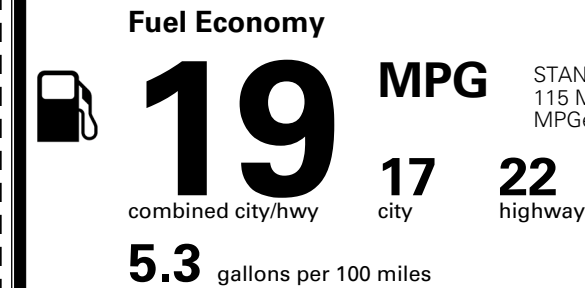

\$495.00
 \$395.00
 \$250.00

MSRP INCLUDING OPTIONS

\$ 57,930.00

INLAND FREIGHT AND HANDLING

\$ 1,545.00

TOTAL MANUFACTURER'S SUGGESTED RETAIL PRICE ▶

\$ 59,475.00

TOTAL ADDITIONAL WEIGHT: 18.4

EPA DOT Fuel Economy and Environment

Gasoline Vehicle

STANDARD SUVs range from 12 to 115 MPG. The best vehicle rates 146 MPGe.

You spend
\$4,500
 more in fuel costs
 over 5 years
 compared to the
 average new vehicle.

Annual fuel cost
\$2,600

Fuel Economy & Greenhouse Gas Rating (tailpipe only)

Smog Rating (tailpipe only)

This vehicle emits 467 grams CO₂ per mile. The best emits 0 grams per mile (tailpipe only). Producing and distributing fuel also create emissions; learn more at fueleconomy.gov.