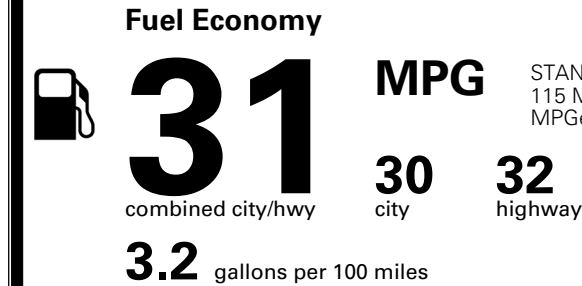

MSRP INCLUDING OPTIONS \$ 57,560.00

INLAND FREIGHT AND HANDLING \$ 1,545.00

TOTAL MANUFACTURER'S SUGGESTED RETAIL PRICE ▶

\$ 59,105.00

TOTAL ADDITIONAL WEIGHT: 14.9

EPA DOT Fuel Economy and Environment

Gasoline Vehicle

STANDARD SUVs range from 13 to 115 MPG. The best vehicle rates 146 MPGe.

You save \$500
 in fuel costs over 5 years compared to the average new vehicle.

Annual fuel cost \$1,500

Fuel Economy & Greenhouse Gas Rating (tailpipe only)