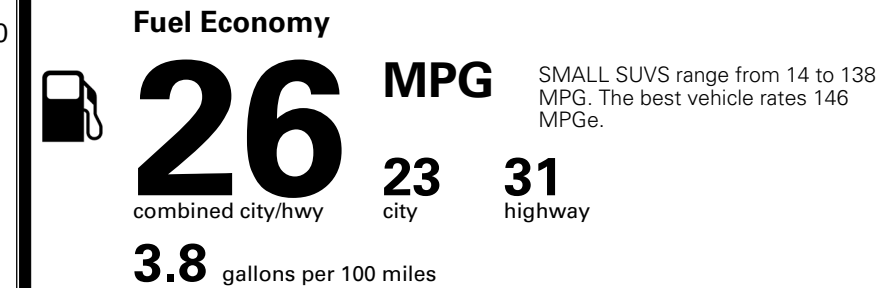

INLAND FREIGHT AND HANDLING \$ 1,495.00

TOTAL MANUFACTURER'S SUGGESTED RETAIL PRICE ▶ \$ 34,150.00

TOTAL ADDITIONAL WEIGHT: 10.1

*Additional terms and conditions apply.
 **Kia Connect may be currently unavailable for some Model Year 2022 and newer vehicles sold or purchased in Massachusetts; please see owners.kia.com for more information.
 NOTE: When you purchase this vehicle, Kia America, Inc. collects personal information you provide to the dealership. For information on our collection and use of personal information and your rights, please see our Privacy Policy on www.kia.com.

EPA DOT Fuel Economy and Environment

Gasoline Vehicle

You spend \$1,000 more in fuel costs over 5 years
 compared to the average new vehicle.

Annual fuel cost \$1,900

Actual results will vary for many reasons, including driving conditions and how you drive and maintain your vehicle. The average new vehicle gets 29 MPG and costs \$8,500 to fuel over 5 years. Cost estimates are based on 15,000 miles per year at \$ 3.30 per gallon. MPGe is miles per gasoline gallon equivalent. Vehicle emissions are a significant cause of climate change and smog.