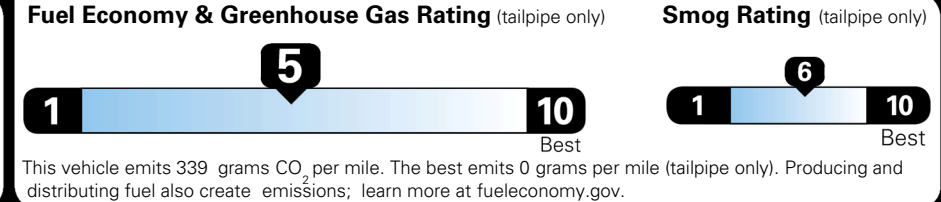

EPA DOT Fuel Economy and Environment

Gasoline Vehicle

You spend \$1,000 more in fuel costs over 5 years compared to the average new vehicle.

Annual fuel cost \$1,900

Actual results will vary for many reasons, including driving conditions and how you drive and maintain your vehicle. The average new vehicle gets 29 MPG and costs \$8,500 to fuel over 5 years. Cost estimates are based on 15,000 miles per year at \$ 3.30 per gallon. MPGe is miles per gasoline gallon equivalent. Vehicle emissions are a significant cause of climate change and smog.