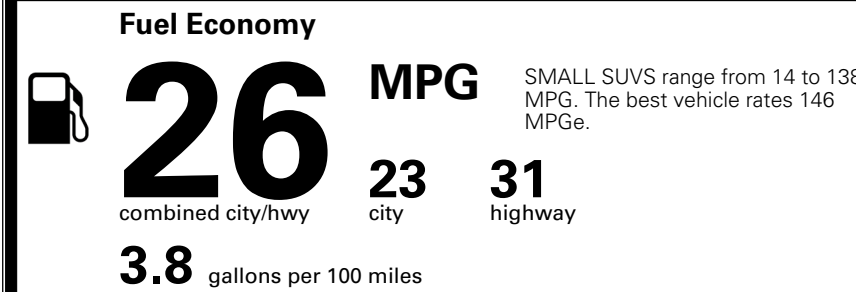

EXTERIOR

17" Alloy Wheels
LED Projector Headlights w/ Auto-On/Off
LED Positioning Lights
Power Adj. Heated Outside Mirrors w/LED Turn Signals
Compact Spare Tire

WARRANTY

10 Year/100,000 Mile Limited Powertrain Warranty
5 Year/60,000 Mile Limited Basic Warranty
5 Year/60,000 Mile Roadside Assistance

MANUFACTURER'S SUGGESTED RETAIL PRICE ▶

$ 32,390.00

ADDITIONAL INSTALLED EQUIPMENT:
(In addition to or in place of standard features)
Glacial White Pearl Paint $495.00
All Weather Floor Mats $265.00

MSRP INCLUDING OPTIONS

$ 33,150.00

INLAND FREIGHT AND HANDLING

$ 1,495.00

TOTAL MANUFACTURER'S SUGGESTED RETAIL PRICE ▶

$ 34,645.00

TOTAL ADDITIONAL WEIGHT: 10.1

*Additional terms and conditions apply.

**Kia Connect may be currently unavailable for some Model Year 2022 and newer vehicles sold or purchased in Massachusetts; please see owners.kia.com for more information.

NOTE: When you purchase this vehicle, Kia America, Inc. collects personal information you provide to the dealership. For information on our collection and use of personal information and your rights, please see our Privacy Policy on www.kia.com.

EPA DOT Fuel Economy and Environment

Gasoline Vehicle

You spend $1,000 more in fuel costs over 5 years compared to the average new vehicle.

Annual fuel cost $1,900