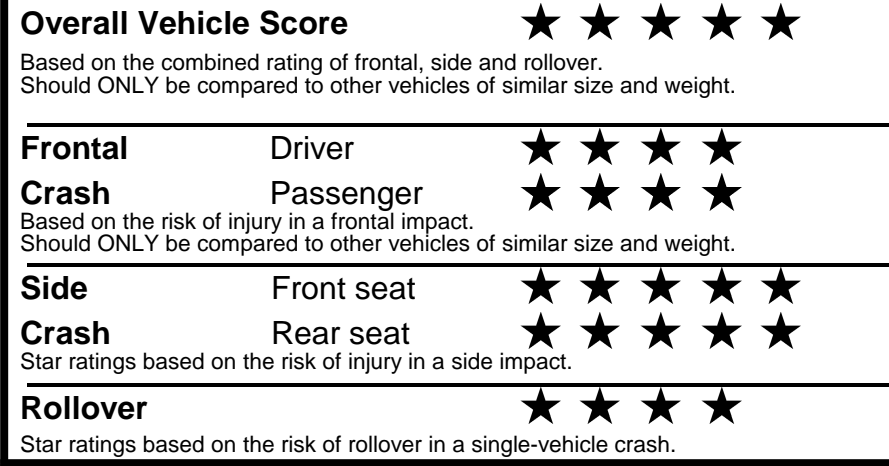

GOVERNMENT 5-STAR SAFETY RATINGS

PARTS CONTENT INFORMATION

FOR VEHICLES IN THIS CAR LINE U.S./CANADIAN PARTS CONTENT: 55 %

MAJOR SOURCES OF FOREIGN PARTS: KOREA: 30%

NOTE: PARTS CONTENT DOES NOT INCLUDE FINAL ASSEMBLY, DISTRIBUTION, OR OTHER NON-PARTS COSTS.

Star ratings range from 1 to 5 stars (★★★★★) with 5 being the highest. Source: National Highway Traffic Safety Administration (NHTSA). www.safercar.gov or 1-888-327-4236

FOR THIS VEHICLE FINAL ASSEMBLY POINT: WEST POINT, GA, USA

Manufacturer's suggested retail price includes Manufacturer's recommended pre-delivery service. License and title fees, state and local taxes and other dealer installed options and accessories are not included in the manufacturer's suggested retail price.

COUNTRY OF ORIGIN ENGINE (MOTOR): USA

TRANSMISSION: USA