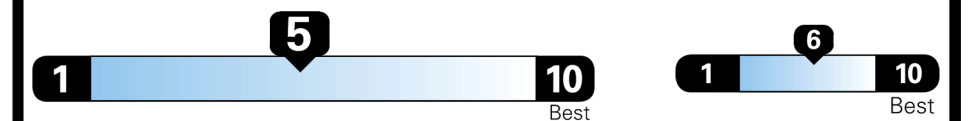

SMALL SUVs range from 14 to 138 MPG. The best vehicle rates 146 MPGe.

You spend \$2,250 more in fuel costs over 5 years compared to the average new vehicle.

Annual fuel cost \$2,150

Fuel Economy & Greenhouse Gas Rating (tailpipe only) Smog Rating (tailpipe only)