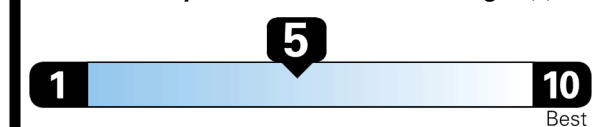

EPA DOT Fuel Economy and Environment

Gasoline Vehicle

Fuel Economy

23 MPG
combined city/hwy

20 MPG
city

27 MPG
highway

4.3 gallons per 100 miles

SMALL SUVs range from 14 to 138 MPG. The best vehicle rates 146 MPGe.

You spend $2,250 more in fuel costs over 5 years compared to the average new vehicle.

Annual fuel cost $2,150

Fuel Economy & Greenhouse Gas Rating (tailpipe only)