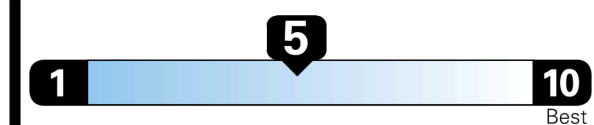

EPA DOT Fuel Economy and Environment

Gasoline Vehicle

Fuel Economy

23 MPG
combined city/hwy

20 MPG
city

27 MPG
highway

4.3 gallons per 100 miles

SMALL SUVs range from 14 to 125 MPG. The best vehicle rates 146 MPGe.

You spend $2,250 more in fuel costs over 5 years
compared to the average new vehicle.

Annual fuel cost $2,150

Fuel Economy & Greenhouse Gas Rating (tailpipe only)