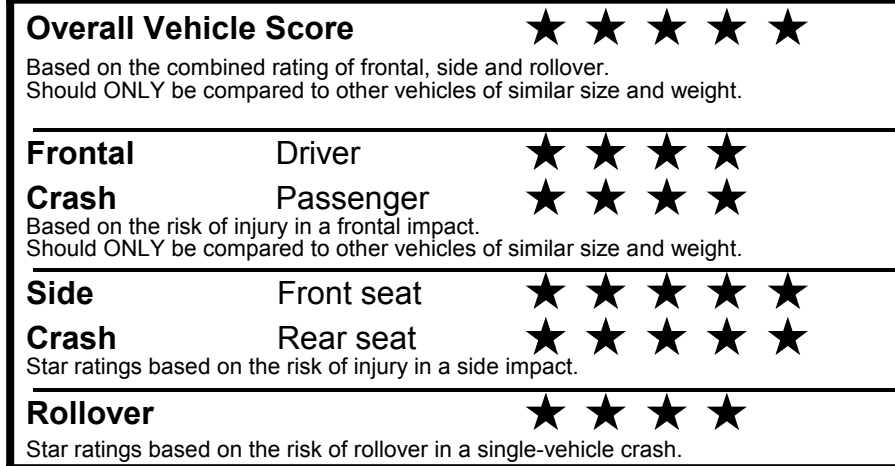

fueleconomy.gov

Calculate personalized estimates and compare vehicles

GOVERNMENT 5-STAR SAFETY RATINGS

Star ratings range from 1 to 5 stars (★★★★★) with 5 being the highest.
 Source: National Highway Traffic Safety Administration (NHTSA).
www.safercar.gov or 1-888-327-4236