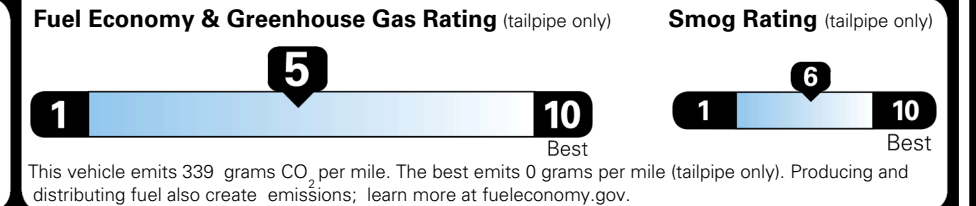

You spend $1,000 more in fuel costs over 5 years compared to the average new vehicle.

Annual fuel cost $1,900