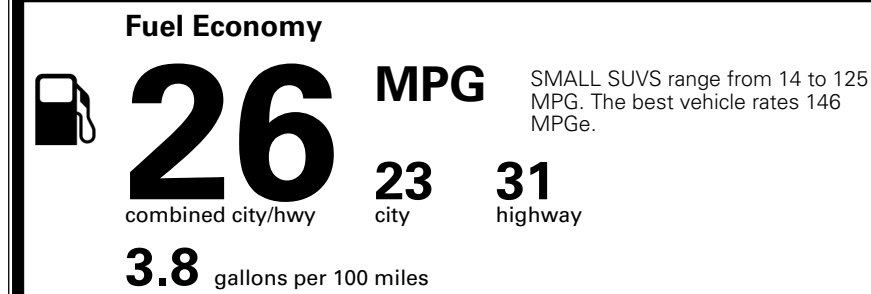

EXTERIOR

17" Alloy Wheels
LED Projector Headlights w/ Auto-On/Off
LED Positioning Lights
Power Adj. Heated Outside Mirrors w/LED Turn Signals
Compact Spare Tire

WARRANTY

10 Year/100,000 Mile Limited Powertrain Warranty
5 Year/60,000 Mile Limited Basic Warranty
5 Year/60,000 Mile Roadside Assistance

MANUFACTURER'S SUGGESTED RETAIL PRICE ▶

$ 35,290.00

COMPARE S FWD FEATURES

Added to/in place of standard LX FWD features
- 18" Alloy Wheels
- Roof Rails
- Parking Distance Warning-Forward/Reverse
- SynTex Seating Material
- Power Adj. Driver's Seat w/ Power Lumbar
- Wireless Phone Charger
- Heated Front Seats
- Dual-Zone Automatic Climate Control

Included
Included
Included
Included
Included
Included
Included
Included

ADDITIONAL INSTALLED EQUIPMENT:

(In addition to or in place of standard features)
Wolf Gray Paint
Panoramic Sunroof Package
- Panoramic Sunroof w/ Power Sunshade
- LED Interior Lighting
All Weather Floor Mats

$495.00
$1,300.00
$265.00

MSRP INCLUDING OPTIONS

$ 37,350.00

INLAND FREIGHT AND HANDLING

$ 1,495.00

TOTAL MANUFACTURER'S SUGGESTED RETAIL PRICE ▶

$ 38,845.00

EPA DOT Fuel Economy and Environment

Gasoline Vehicle

You spend $1,000 more in fuel costs over 5 years compared to the average new vehicle.

Annual fuel cost $1,900