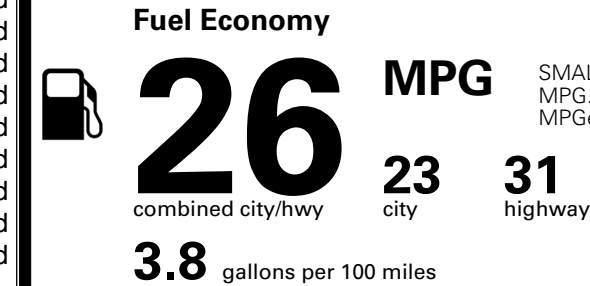

\$ 38,350.00

TOTAL ADDITIONAL WEIGHT: 10.1

*Additional terms and conditions apply.

**Kia Connect may be currently unavailable for some Model Year 2022 and newer vehicles sold or purchased in Massachusetts; please see owners.kia.com for more information.

EPA DOT Fuel Economy and Environment

Gasoline Vehicle

SMALL SUVs range from 14 to 138 MPG. The best vehicle rates 146 MPGe.

You spend
\$1,000
 more in fuel costs
 over 5 years
 compared to the
 average new vehicle.