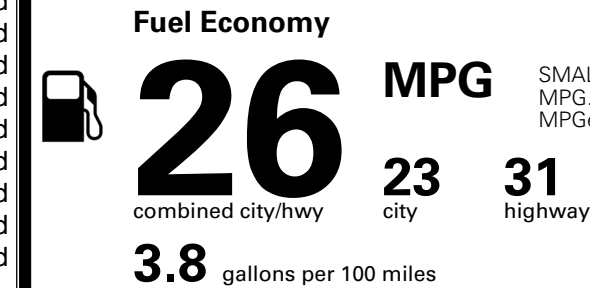

EPA DOT Fuel Economy and Environment

Gasoline Vehicle

SMALL SUVs range from 14 to 138 MPG. The best vehicle rates 146 MPGe.

You spend
\$1,000
 more in fuel costs
 over 5 years
 compared to the
 average new vehicle.