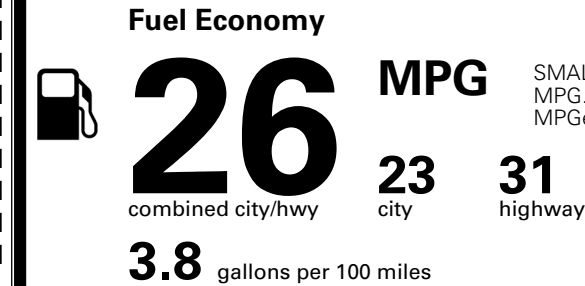

TOTAL ADDITIONAL WEIGHT: 6.6

*Additional terms and conditions apply.

**Kia Connect may be currently unavailable for some Model Year 2022 and newer vehicles sold or purchased in Massachusetts; please see owners.kia.com for more information.

EPA DOT Fuel Economy and Environment

Gasoline Vehicle

SMALL SUVs range from 14 to 138 MPG. The best vehicle rates 146 MPGe.

You spend \$1,000 more in fuel costs over 5 years compared to the average new vehicle.