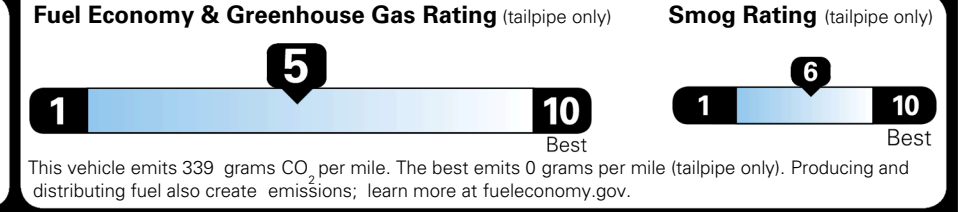

\$495.00
 \$1,300.00
 \$265.00

MSRP INCLUDING OPTIONS

\$ 37,350.00

INLAND FREIGHT AND HANDLING

\$ 1,495.00

TOTAL MANUFACTURER'S SUGGESTED RETAIL PRICE ▶

\$ 38,845.00

TOTAL ADDITIONAL WEIGHT: 10.1

EPA DOT Fuel Economy and Environment

Gasoline Vehicle

You spend \$1,000 more in fuel costs over 5 years
 compared to the average new vehicle.

Annual fuel cost \$1,900

Actual results will vary for many reasons, including driving conditions and how you drive and maintain your vehicle. The average new vehicle gets 29 MPG and costs \$8,500 to fuel over 5 years. Cost estimates are based on 15,000 miles per year at \$ 3.30 per gallon. MPGe is miles per gasoline gallon equivalent. Vehicle emissions are a significant cause of climate change and smog.