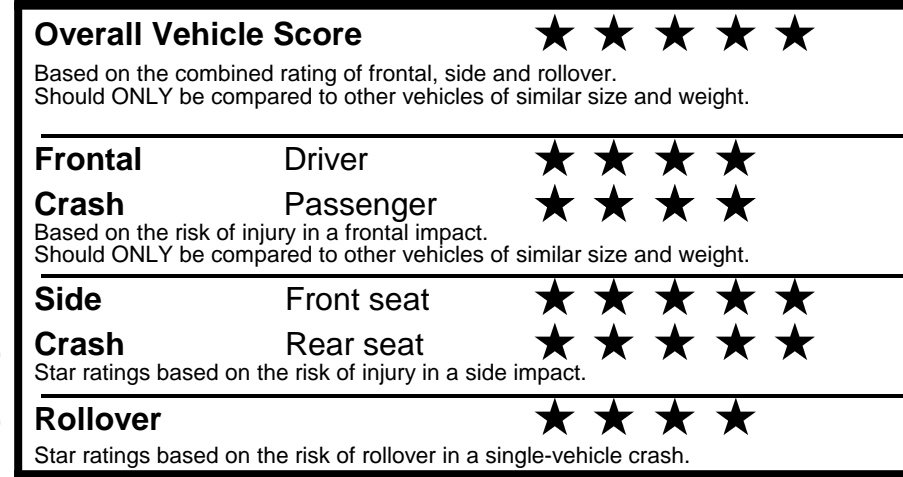

fueleconomy.gov

Calculate personalized estimates and compare vehicles

GOVERNMENT 5-STAR SAFETY RATINGS

Star ratings range from 1 to 5 stars (★★★★★) with 5 being the highest. Source: National Highway Traffic Safety Administration (NHTSA). www.safercar.gov or 1-888-327-4236