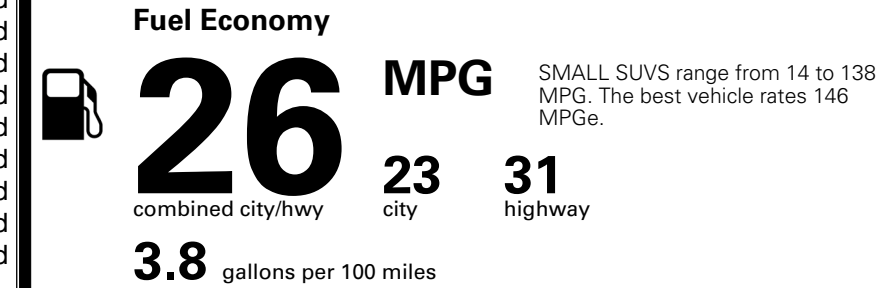

EXTERIOR

17" Alloy Wheels
LED Projector Headlights w/ Auto-On/Off
LED Positioning Lights
Power Adj. Heated Outside Mirrors w/LED Turn Signals
Compact Spare Tire

WARRANTY

10 Year/100,000 Mile Limited Powertrain Warranty
5 Year/60,000 Mile Limited Basic Warranty
5 Year/60,000 Mile Roadside Assistance

MANUFACTURER'S SUGGESTED RETAIL PRICE ▶

$ 35,290.00

COMPARE S FWD FEATURES

Added to/in place of standard LX FWD features

- 18" Alloy Wheels
- Roof Rails
- Parking Distance Warning-Forward/Reverse
- SynTex Seating Material
- Power Adj. Driver's Seat w/ Power Lumbar
- Wireless Phone Charger
- Heated Front Seats
- Dual-Zone Automatic Climate Control

Included
Included
Included
Included
Included
Included
Included
Included

ADDITIONAL INSTALLED EQUIPMENT: (In addition to or in place of standard features)

Wolf Gray Paint
Panoramic Sunroof Package
- Panoramic Sunroof w/ Power Sunshade
- LED Interior Lighting
All Weather Floor Mats

$495.00
$1,300.00
$265.00

MSRP INCLUDING OPTIONS

$ 37,350.00

INLAND FREIGHT AND HANDLING

$ 1,495.00

TOTAL MANUFACTURER'S SUGGESTED RETAIL PRICE ▶

$ 38,845.00

TOTAL ADDITIONAL WEIGHT: 10.1

EPA DOT Fuel Economy and Environment

Gasoline Vehicle

You spend $1,000 more in fuel costs over 5 years
compared to the average new vehicle.

Annual fuel cost $1,900