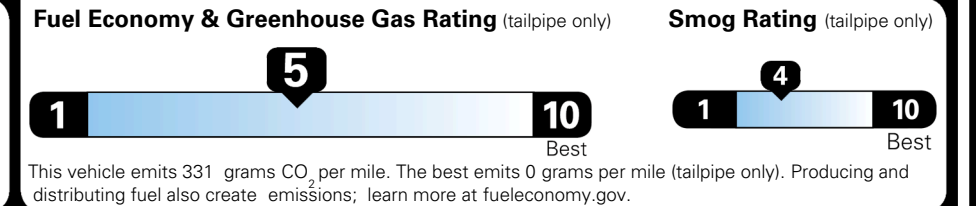

EPA DOT Fuel Economy and Environment

Gasoline Vehicle

You spend \$750 more in fuel costs over 5 years compared to the average new vehicle.

Annual fuel cost \$1,850

Actual results will vary for many reasons, including driving conditions and how you drive and maintain your vehicle. The average new vehicle gets 29 MPG and costs \$8,500 to fuel over 5 years. Cost estimates are based on 15,000 miles per year at \$ 3.30 per gallon. MPGe is miles per gasoline gallon equivalent. Vehicle emissions are a significant cause of climate change and smog.