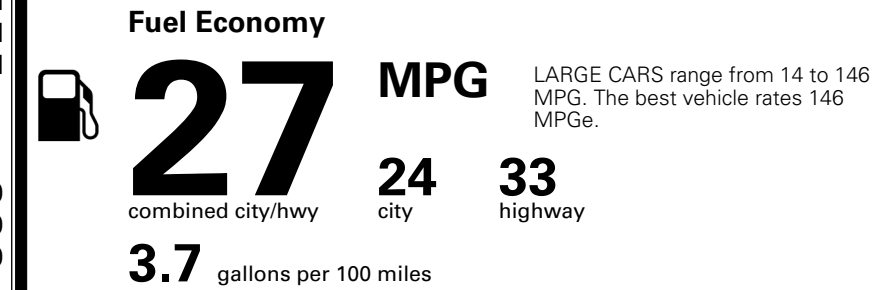

TOTAL MANUFACTURER'S SUGGESTED RETAIL PRICE ▶

\$ 34,525.00

TOTAL ADDITIONAL WEIGHT: 7.3

EPA DOT Fuel Economy and Environment

Gasoline Vehicle

You spend \$750 more in fuel costs over 5 years compared to the average new vehicle.