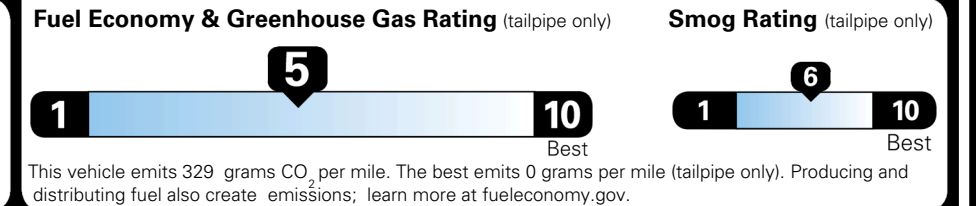

Actual results will vary for many reasons, including driving conditions and how you drive and maintain your vehicle. The average new vehicle gets 29 MPG and costs $8,500 to fuel over 5 years. Cost estimates are based on 15,000 miles per year at $ 3.30 per gallon. MPGe is miles per gasoline gallon equivalent. Vehicle emissions are a significant cause of climate change and smog.

fueleconomy.gov

Calculate personalized estimates and compare vehicles