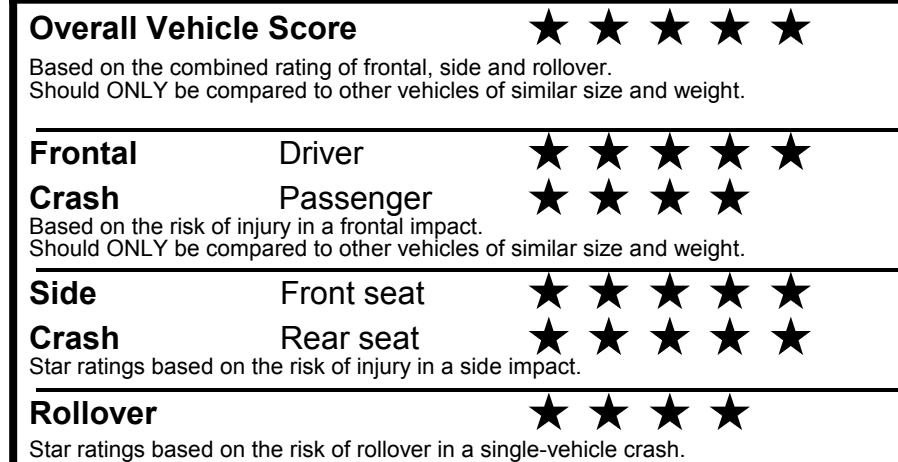

fueleconomy.gov

Calculate personalized estimates and compare vehicles

GOVERNMENT 5-STAR SAFETY RATINGS

Star ratings range from 1 to 5 stars (★★★★★) with 5 being the highest.
 Source: National Highway Traffic Safety Administration (NHTSA).
www.safercar.gov or 1-888-327-4236