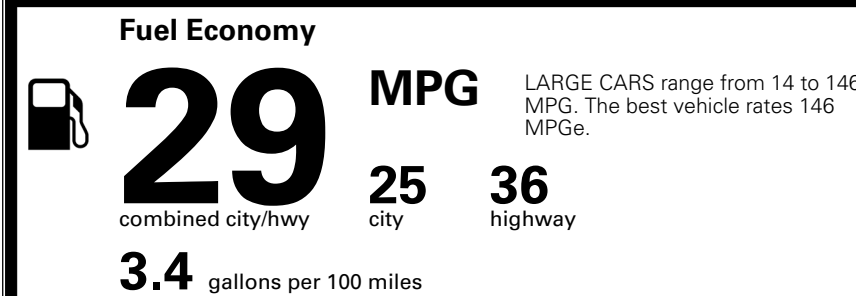

EPA DOT Fuel Economy and Environment

Gasoline Vehicle

You save $0
in fuel costs over 5 years compared to the average new vehicle.

Annual fuel cost $1,700