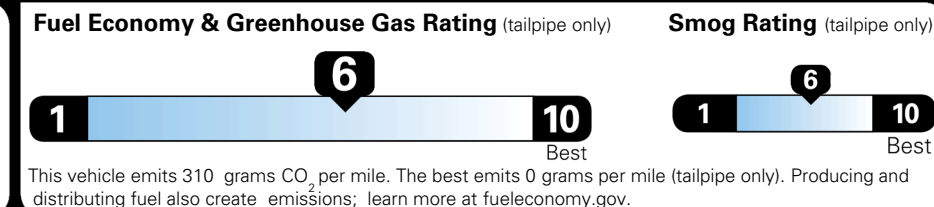

Actual results will vary for many reasons, including driving conditions and how you drive and maintain your vehicle. The average new vehicle gets 29 MPG and costs $8,500 to fuel over 5 years. Cost estimates are based on 15,000 miles per year at $ 3.30 per gallon. MPGe is miles per gasoline gallon equivalent. Vehicle emissions are a significant cause of climate change and smog.

fueleconomy.gov

Calculate personalized estimates and compare vehicles

GOVERNMENT 5-STAR SAFETY RATINGS

Overall Vehicle Score ★ ★ ★ ★ ★

Based on the combined rating of frontal, side and rollover. Should ONLY be compared to other vehicles of similar size and weight.

Frontal Driver ★ ★ ★ ★ ★

Crash Passenger ★ ★ ★ ★ ★

Based on the risk of injury in a frontal impact. Should ONLY be compared to other vehicles of similar size and weight.

Side Front seat ★ ★ ★ ★ ★

Crash Rear seat ★ ★ ★ ★ ★

Star ratings based on the risk of injury in a side impact.

Rollover ★ ★ ★ ★ ★

Star ratings based on the risk of rollover in a single-vehicle crash.

Star ratings range from 1 to 5 stars (★★★★★) with 5 being the highest.

Source: National Highway Traffic Safety Administration (NHTSA).

www.safercar.gov or 1-888-327-4236

Manufacturer's suggested retail price includes Manufacturer's recommended pre-delivery service. License and title fees, state and local taxes and other dealer installed options and accessories are not included in the manufacturer's suggested retail price.

PARTS CONTENT INFORMATION

FOR VEHICLES IN THIS CAR LINE U.S./CANADIAN PARTS CONTENT: 0 %

MAJOR SOURCES OF FOREIGN PARTS: KOREA: 90%

NOTE: PARTS CONTENT DOES NOT INCLUDE FINAL ASSEMBLY, DISTRIBUTION, OR OTHER NON-PARTS COSTS.

FOR THIS VEHICLE FINAL ASSEMBLY POINT: HWASUNG, KOREA

COUNTRY OF ORIGIN

ENGINE (MOTOR): KOREA

TRANSMISSION: KOREA

*Additional terms and conditions apply.

**Kia Connect may be currently unavailable for some Model Year 2022 and newer vehicles sold or purchased in Massachusetts; please see owners.kia.com for more information.

NOTE: When you purchase this vehicle, Kia America, Inc. collects personal information you provide to the dealership. For information on our collection and use of personal information and your rights, please see our Privacy Policy on www.kia.com.