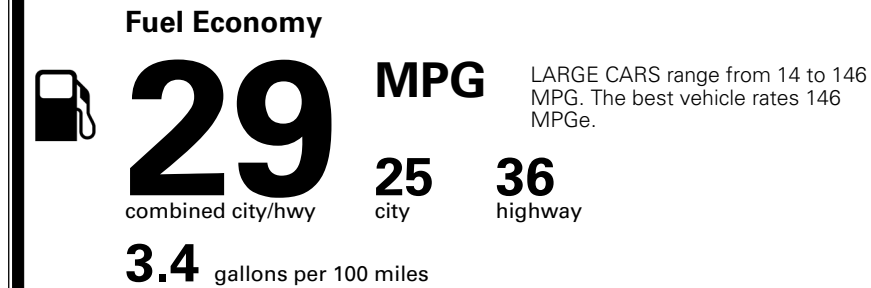

\$495.00
 \$295.00
 \$200.00

\$ 30,725.00

EPA DOT Fuel Economy and Environment

Gasoline Vehicle

You save \$0
 in fuel costs over 5 years compared to the average new vehicle.

Annual fuel cost
\$1,700

Actual results will vary for many reasons, including driving conditions and how you drive and maintain your vehicle. The average new vehicle gets 29 MPG and costs \$8,500 to fuel over 5 years. Cost estimates are based on 15,000 miles per year at \$ 3.30 per gallon. MPGe is miles per gasoline gallon equivalent. Vehicle emissions are a significant cause of climate change and smog.