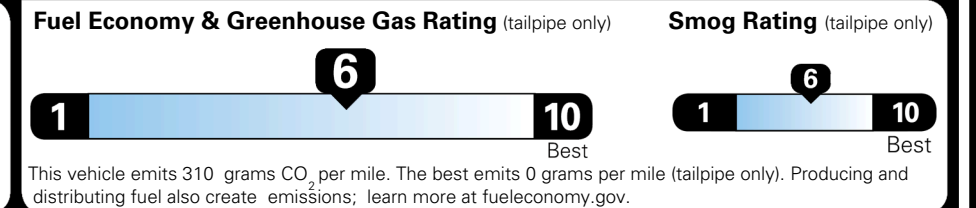

\$495.00
 \$295.00
 \$200.00

\$ 30,725.00

EPA DOT Fuel Economy and Environment

Gasoline Vehicle

You save \$0
 in fuel costs over 5 years compared to the average new vehicle.

Annual fuel cost
\$1,700

Actual results will vary for many reasons, including driving conditions and how you drive and maintain your vehicle. The average new vehicle gets 29 MPG and costs \$8,500 to fuel over 5 years. Cost estimates are based on 15,000 miles per year at \$ 3.30 per gallon. MPGe is miles per gasoline gallon equivalent. Vehicle emissions are a significant cause of climate change and smog.