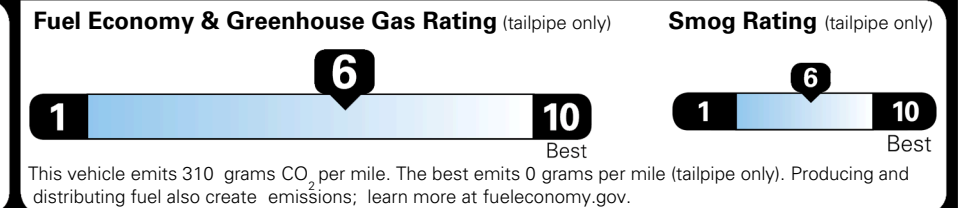

Actual results will vary for many reasons, including driving conditions and how you drive and maintain your vehicle. The average new vehicle gets 29 MPG and costs $8,500 to fuel over 5 years. Cost estimates are based on 15,000 miles per year at $ 3.30 per gallon. MPGe is miles per gasoline gallon equivalent. Vehicle emissions are a significant cause of climate change and smog.

fueleconomy.gov

Calculate personalized estimates and compare vehicles

GOVERNMENT 5-STAR SAFETY RATINGS

Overall Vehicle Score ★★★★★

Based on the combined rating of frontal, side and rollover. Should ONLY be compared to other vehicles of similar size and weight.

Frontal Driver ★★★★★

Crash Passenger ★★★★★

Based on the risk of injury in a frontal impact. Should ONLY be compared to other vehicles of similar size and weight.

Side Front seat ★★★★★

Crash Rear seat ★★★★★

Star ratings based on the risk of injury in a side impact.

Rollover ★★★★★

Star ratings based on the risk of rollover in a single-vehicle crash.

Star ratings range from 1 to 5 stars (★★★★★) with 5 being the highest.

Source: National Highway Traffic Safety Administration (NHTSA).

www.safercar.gov or 1-888-327-4236

Manufacturer's suggested retail price includes Manufacturer's recommended pre-delivery service. License and title fees, state and local taxes and other dealer installed options and accessories are not included in the manufacturer's suggested retail price.

PARTS CONTENT INFORMATION

FOR VEHICLES IN THIS CAR LINE U.S./CANADIAN PARTS CONTENT: 0 %

MAJOR SOURCES OF FOREIGN PARTS: KOREA: 90%

NOTE: PARTS CONTENT DOES NOT INCLUDE FINAL ASSEMBLY, DISTRIBUTION, OR OTHER NON-PARTS COSTS.

FOR THIS VEHICLE FINAL ASSEMBLY POINT: HWASUNG, KOREA

COUNTRY OF ORIGIN

ENGINE (MOTOR): KOREA

TRANSMISSION: KOREA