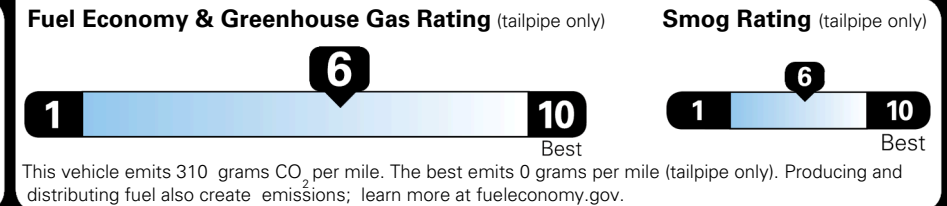

Actual results will vary for many reasons, including driving conditions and how you drive and maintain your vehicle. The average new vehicle gets 29 MPG and costs $8,500 to fuel over 5 years. Cost estimates are based on 15,000 miles per year at $ 3.30 per gallon. MPGe is miles per gasoline gallon equivalent. Vehicle emissions are a significant cause of climate change and smog.

fueleconomy.gov

Calculate personalized estimates and compare vehicles