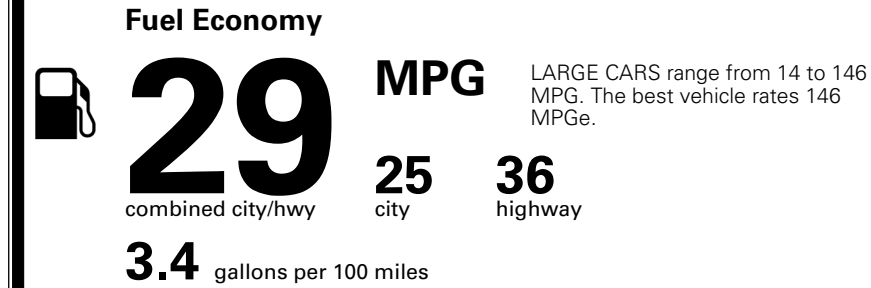

MSRP INCLUDING OPTIONS

\$ 31,740.00

INLAND FREIGHT AND HANDLING

\$ 1,245.00

TOTAL MANUFACTURER'S SUGGESTED RETAIL PRICE ▶

\$ 32,985.00

TOTAL ADDITIONAL WEIGHT: 7.8

EPA DOT Fuel Economy and Environment