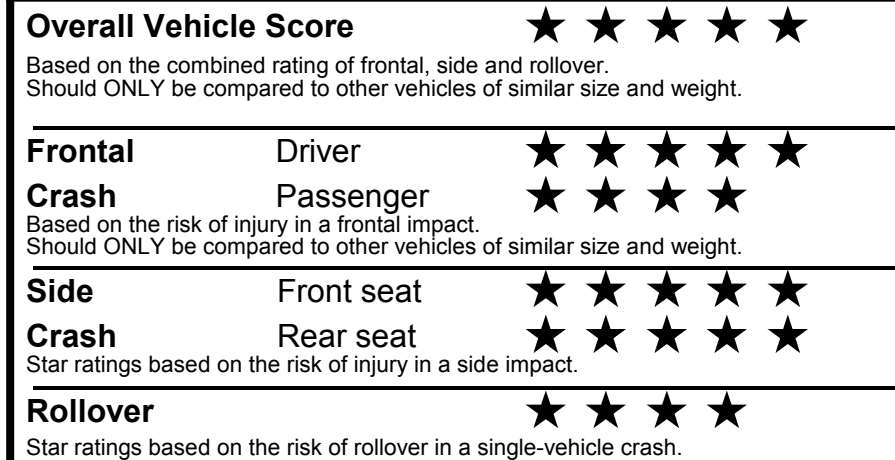

fueleconomy.gov

Calculate personalized estimates and compare vehicles

GOVERNMENT 5-STAR SAFETY RATINGS

Star ratings range from 1 to 5 stars (★★★★★) with 5 being the highest.
 Source: National Highway Traffic Safety Administration (NHTSA).
www.safercar.gov or 1-888-327-4236