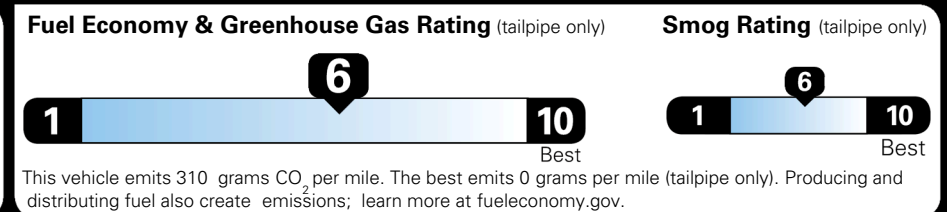

**EPA DOT Fuel Economy and Environment**

**Gasoline Vehicle**

**You save \$0**  
 in fuel costs over 5 years compared to the average new vehicle.

**Annual fuel cost \$1,700**

Actual results will vary for many reasons, including driving conditions and how you drive and maintain your vehicle. The average new vehicle gets 29 MPG and costs \$8,500 to fuel over 5 years. Cost estimates are based on 15,000 miles per year at \$ 3.30 per gallon. MPGe is miles per gasoline gallon equivalent. Vehicle emissions are a significant cause of climate change and smog.