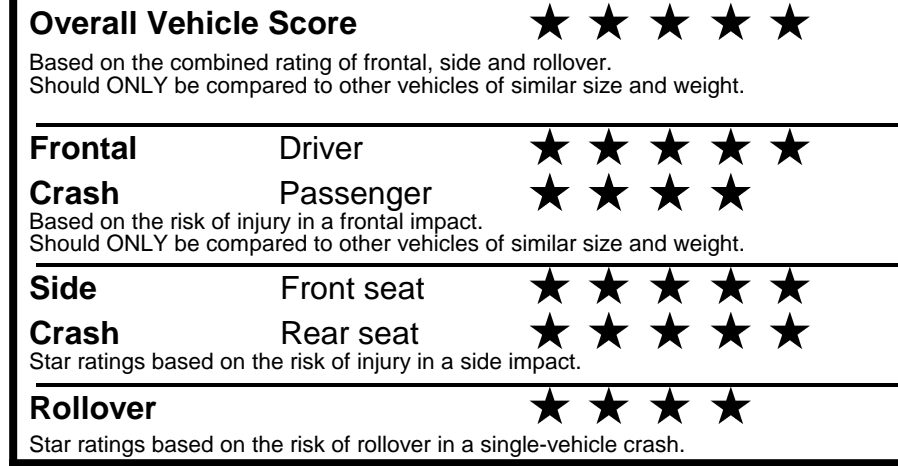

### GOVERNMENT 5-STAR SAFETY RATINGS

Star ratings range from 1 to 5 stars (★★★★★) with 5 being the highest.  
 Source: National Highway Traffic Safety Administration (NHTSA).  
[www.safercar.gov](http://www.safercar.gov) or 1-888-327-4236