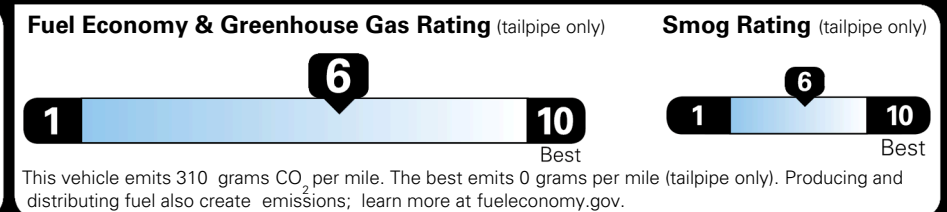

Actual results will vary for many reasons, including driving conditions and how you drive and maintain your vehicle. The average new vehicle gets 29 MPG and costs $8,500 to fuel over 5 years. Cost estimates are based on 15,000 miles per year at $ 3.30 per gallon. MPGe is miles per gasoline gallon equivalent. Vehicle emissions are a significant cause of climate change and smog.

fueleconomy.gov

Calculate personalized estimates and compare vehicles