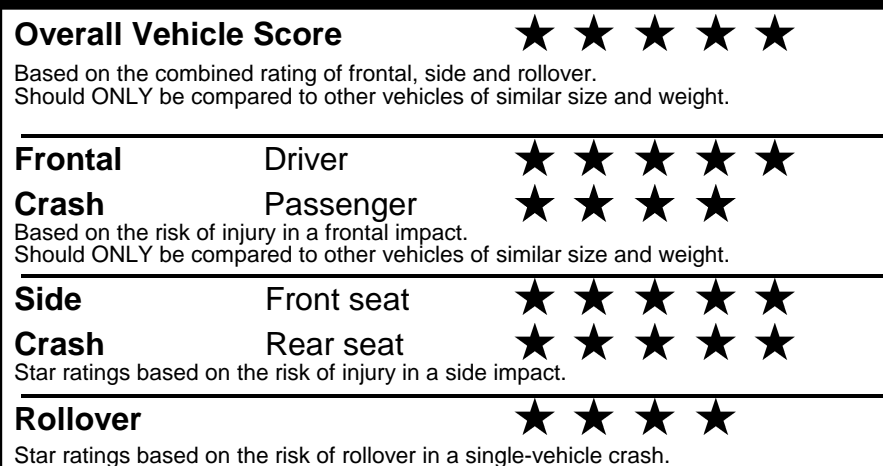

fueleconomy.gov

Calculate personalized estimates and compare vehicles

GOVERNMENT 5-STAR SAFETY RATINGS

Star ratings range from 1 to 5 stars (★★★★★) with 5 being the highest. Source: National Highway Traffic Safety Administration (NHTSA). www.safercar.gov or 1-888-327-4236