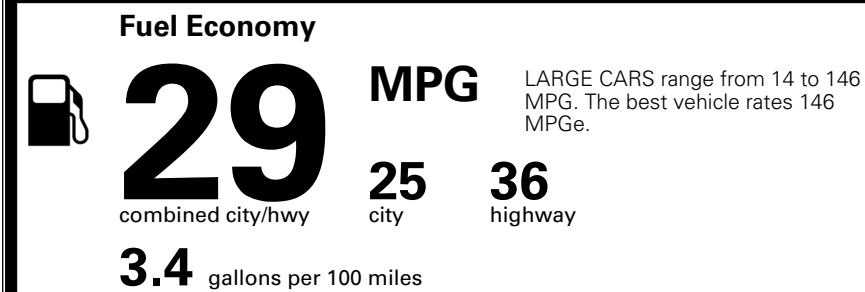

MSRP INCLUDING OPTIONS \$ 31,760.00

INLAND FREIGHT AND HANDLING \$ 1,245.00

TOTAL MANUFACTURER'S SUGGESTED RETAIL PRICE ▶

\$ 33,005.00

TOTAL ADDITIONAL WEIGHT: 8.2

EPA DOT Fuel Economy and Environment

Gasoline Vehicle