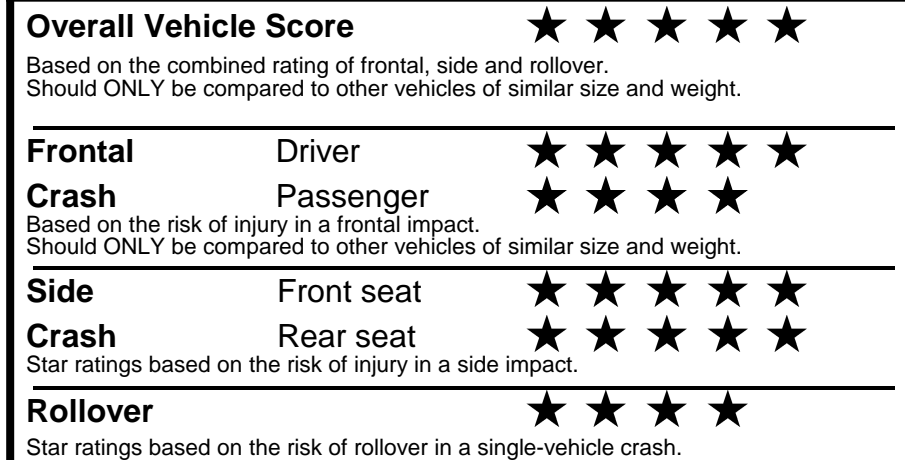

fueleconomy.gov

Calculate personalized estimates and compare vehicles

GOVERNMENT 5-STAR SAFETY RATINGS

Star ratings range from 1 to 5 stars (★★★★★) with 5 being the highest.
 Source: National Highway Traffic Safety Administration (NHTSA).
www.safercar.gov or 1-888-327-4236