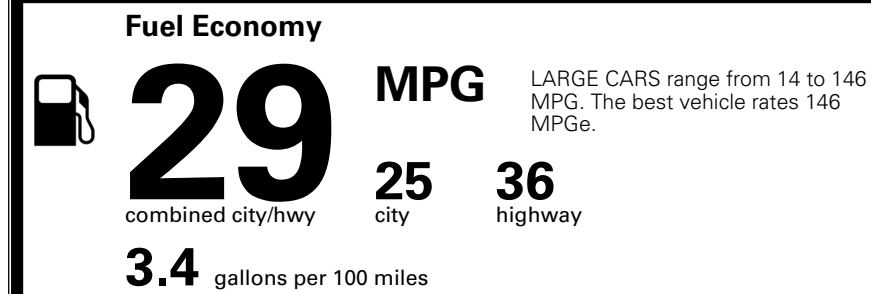

\$695.00
 \$295.00
 \$2,200.00

\$200.00

\$ 31,880.00

\$ 1,245.00

\$ 33,125.00

TOTAL ADDITIONAL WEIGHT: 7.3

EPA DOT Fuel Economy and Environment

Gasoline Vehicle