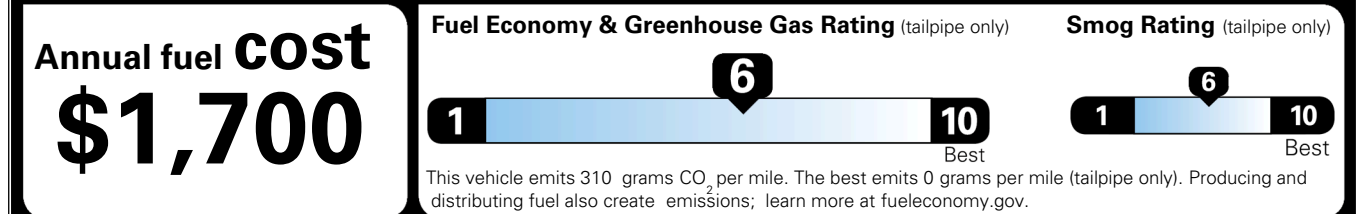

\$695.00
 \$295.00
 \$2,200.00

\$200.00

\$ 31,880.00

\$ 1,245.00

\$ 33,125.00

TOTAL ADDITIONAL WEIGHT: 7.3

EPA DOT Fuel Economy and Environment

Gasoline Vehicle

You save \$0
 in fuel costs over 5 years compared to the average new vehicle.

Actual results will vary for many reasons, including driving conditions and how you drive and maintain your vehicle. The average new vehicle gets 29 MPG and costs \$8,500 to fuel over 5 years. Cost estimates are based on 15,000 miles per year at \$ 3.30 per gallon. MPGe is miles per gasoline gallon equivalent. Vehicle emissions are a significant cause of climate change and smog.