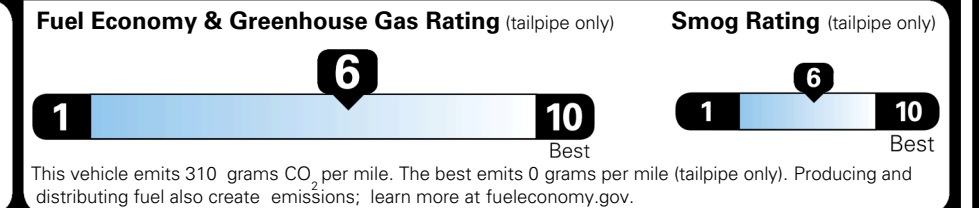

\$495.00
 \$2,200.00
 \$200.00

MSRP INCLUDING OPTIONS

\$ 31,285.00

INLAND FREIGHT AND HANDLING

\$ 1,195.00

TOTAL MANUFACTURER'S SUGGESTED RETAIL PRICE ▶

\$ 32,480.00

TOTAL ADDITIONAL WEIGHT: 7.3

EPA DOT Fuel Economy and Environment

Gasoline Vehicle

You save \$0
 in fuel costs over 5 years compared to the average new vehicle.

Annual fuel cost \$1,700

Actual results will vary for many reasons, including driving conditions and how you drive and maintain your vehicle. The average new vehicle gets 29 MPG and costs \$8,500 to fuel over 5 years. Cost estimates are based on 15,000 miles per year at \$ 3.30 per gallon. MPGe is miles per gasoline gallon equivalent. Vehicle emissions are a significant cause of climate change and smog.