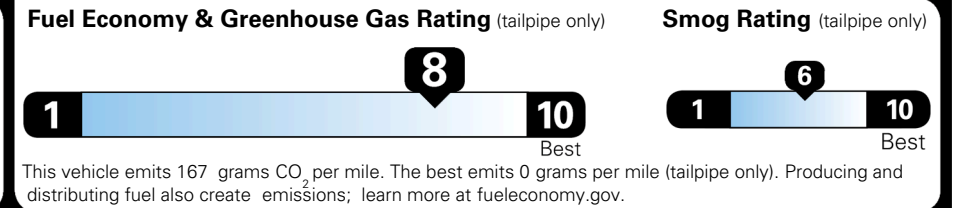

EPA DOT Fuel Economy and Environment

Gasoline Vehicle

Fuel Economy

53 MPG combined city/hwy
53 MPG city
54 MPG highway

SMALL SUVs range from 14 to 125 MPG. The best vehicle rates 146 MPGe.

1.9 gallons per 100 miles

You save $3,750
in fuel costs
over 5 years
compared to the
average new vehicle.

Annual fuel cost $950