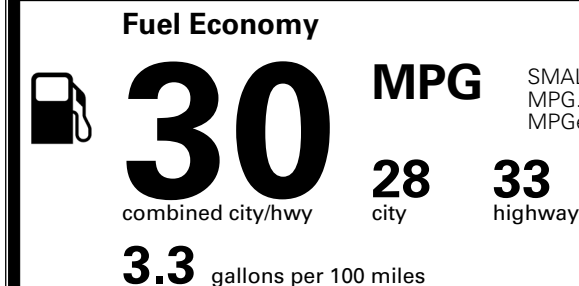

EPA DOT Fuel Economy and Environment

Gasoline Vehicle

SMALL SUVs range from 14 to 138 MPG. The best vehicle rates 146 MPGe.

You save $250
in fuel costs over 5 years compared to the average new vehicle.

Annual fuel cost
$1,550