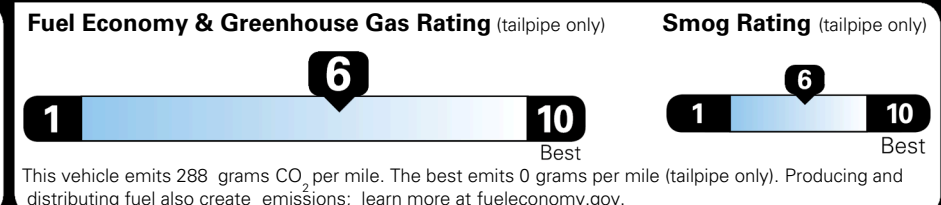

Actual results will vary for many reasons, including driving conditions and how you drive and maintain your vehicle. The average new vehicle gets 29 MPG and costs $8,500 to fuel over 5 years. Cost estimates are based on 15,000 miles per year at $ 3.30 per gallon. MPGe is miles per gasoline gallon equivalent. Vehicle emissions are a significant cause of climate change and smog.

fueleconomy.gov

Calculate personalized estimates and compare vehicles