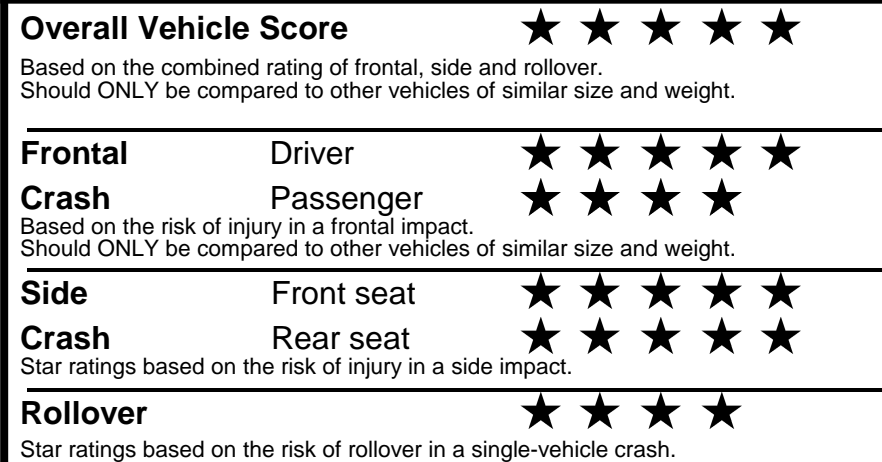

fueleconomy.gov

Calculate personalized estimates and compare vehicles

GOVERNMENT 5-STAR SAFETY RATINGS

Star ratings range from 1 to 5 stars (★★★★★) with 5 being the highest. Source: National Highway Traffic Safety Administration (NHTSA). www.safercar.gov or 1-888-327-4236