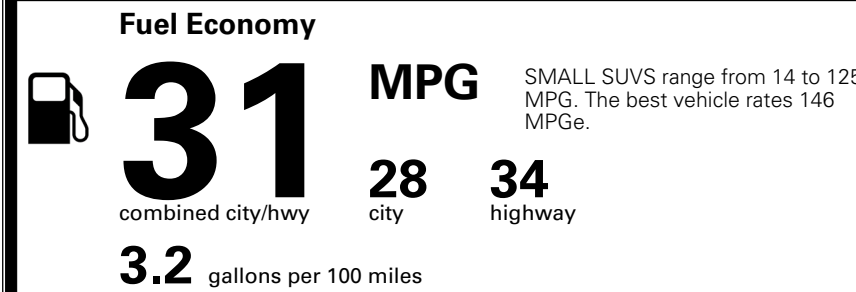

MSRP INCLUDING OPTIONS \$ 28,240.00

INLAND FREIGHT AND HANDLING \$ 1,495.00

TOTAL MANUFACTURER'S SUGGESTED RETAIL PRICE ▶ \$ 29,735.00

TOTAL ADDITIONAL WEIGHT: 11.1

EPA DOT Fuel Economy and Environment

Gasoline Vehicle